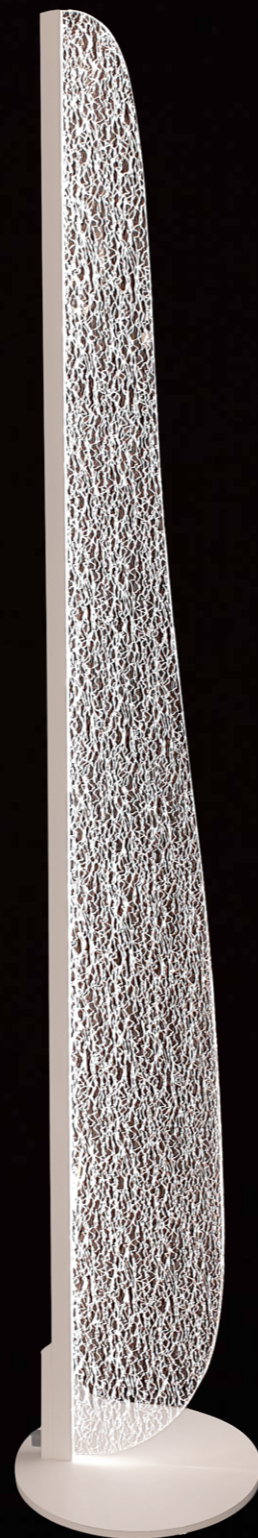

BIANCA

7838 Blanco-White
LED 20W 3000K 1200lm