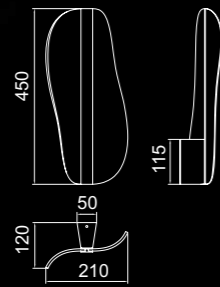

BIANCA

7767 Blanco-White
LED 15W 3000K 850lm