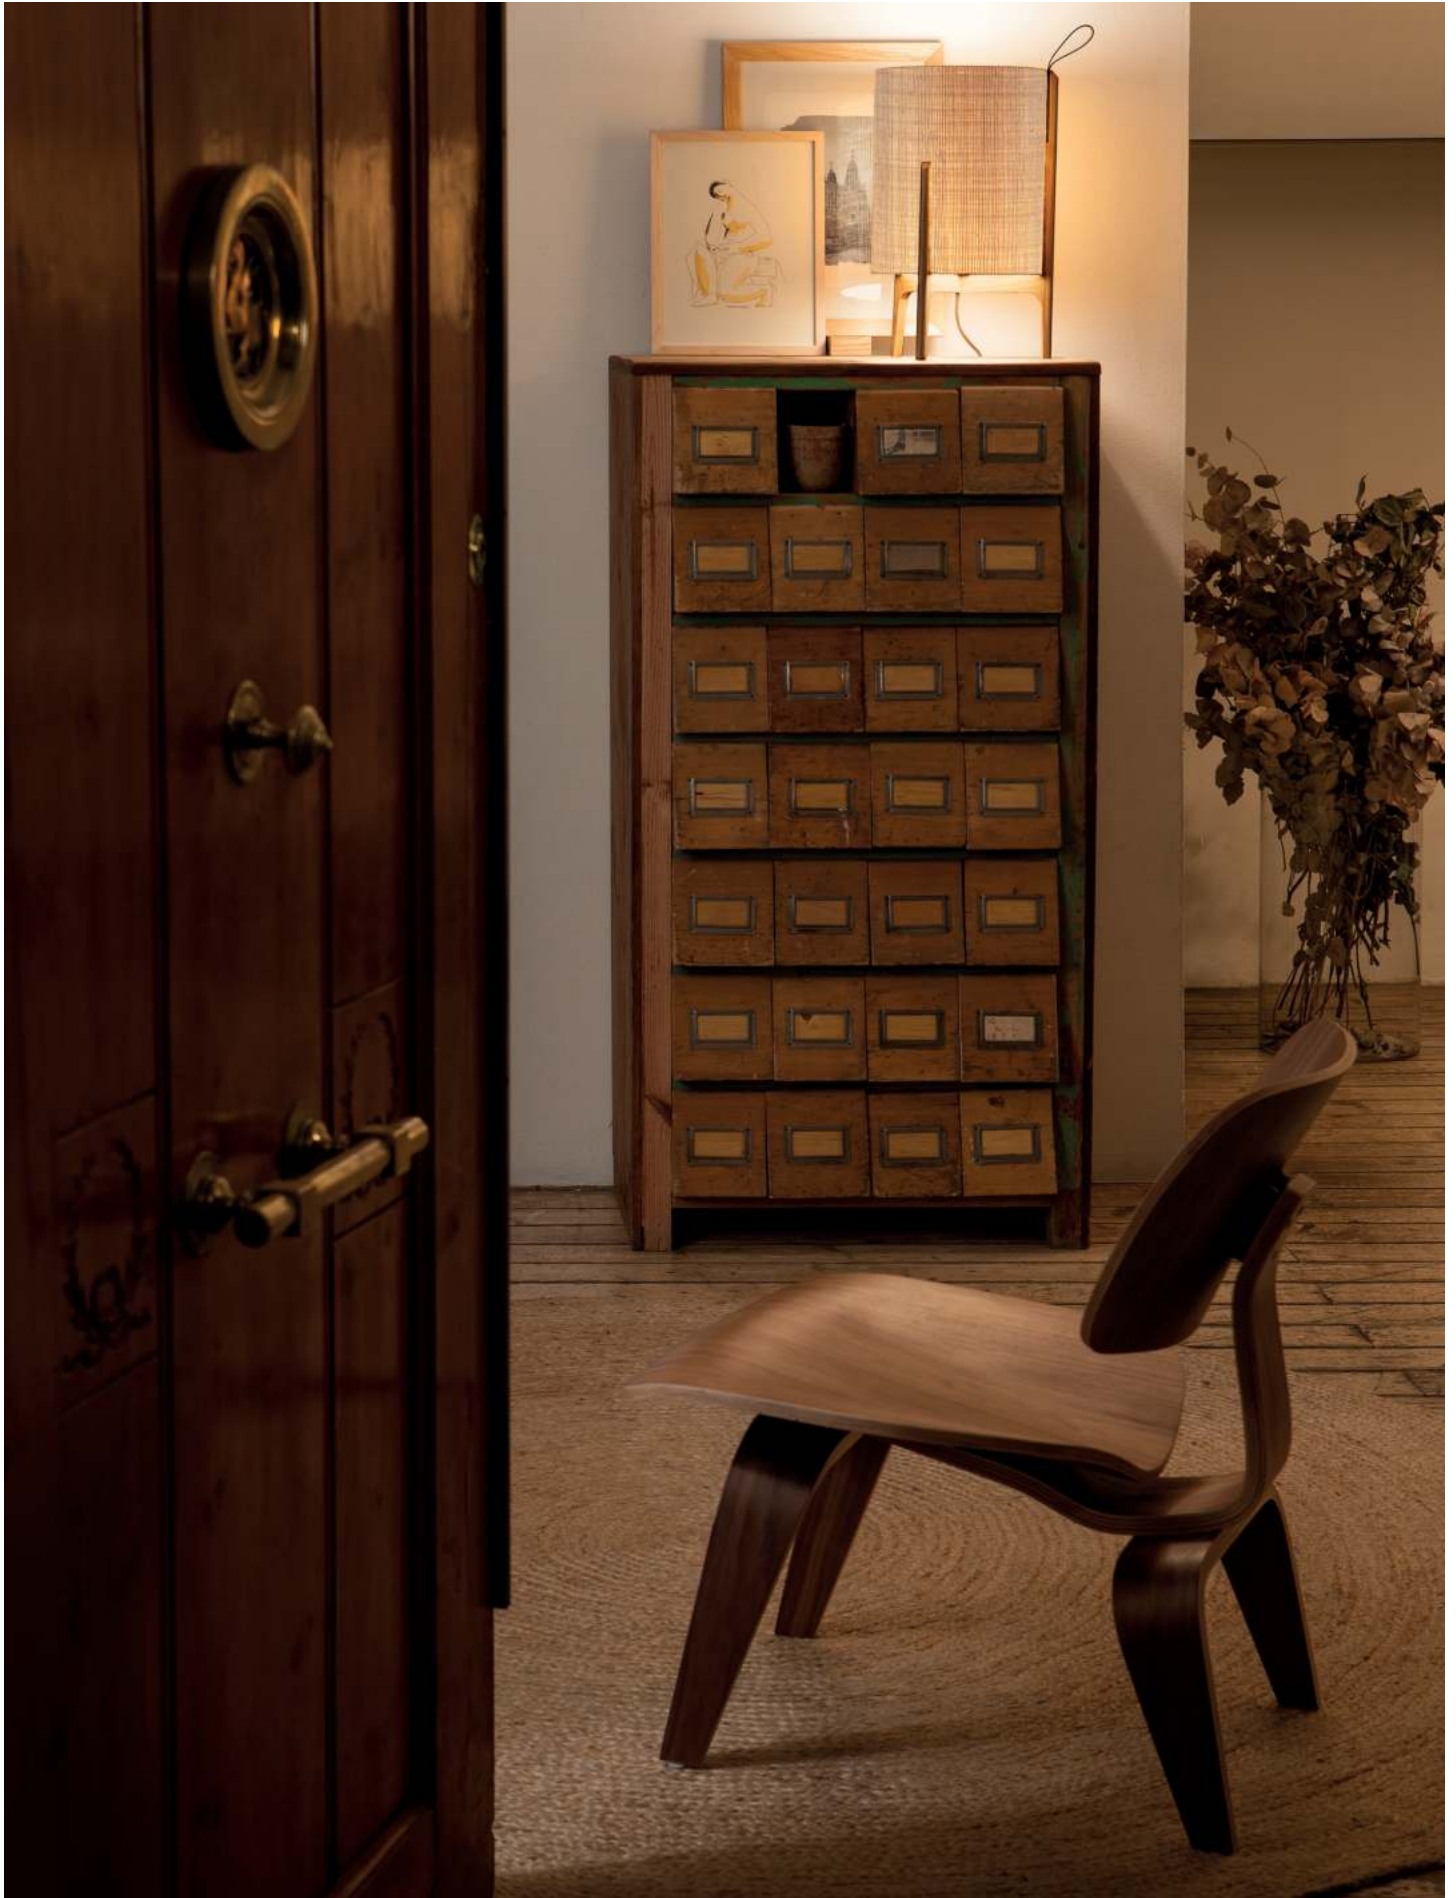

GRETA TABLE LAMP

CARPYEN
BARCELONA

Carpylum70 S.L.
C/ Pere IV 78-84 E-08005 Barcelona
T +34 93 320 99 90

Spain: comercial@carpyen.com
Export: export@carpyen.com
Special project: antony@carpyen.com