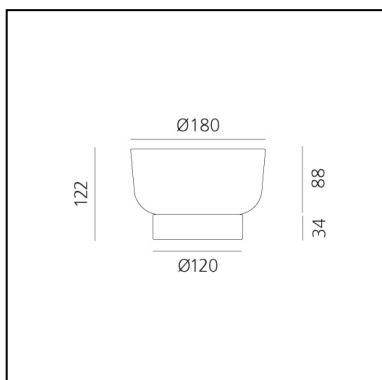

ESPECIFICACIONES

A portable lamp explores the connection between light, food and conviviality.

It's a portable lamp that interacts with objects on the table.

A body made from white textured milk glass, diffuses the light, creating a relaxed atmosphere, while the upper recess is home to a glass bowl designed to hold food for sharing.

This can be combined or alternated with a taller bowl and wider one – almost a plate – at the top.

The bowls – and the lamp itself – are made from hand-worked glass, making them unique pieces whose texture, transparency and colour generate a special dialogue between light and food, blurring the boundaries between them.

Maximum attention to detail has been shown in order to do justice to the object itself and the other elements with which it interacts.

Light plays a key role in creating the perfect atmosphere, interacting with other elements on the table and promoting sharing and conviviality.

CÓDIGO PRODUCTO: 0150470A

CARACTERÍSTICAS

- Código del artículo: **0150470A**
- Color: **Grey**
- Instalación: **Sobremesa**
- Material: **Glass, Wood**
- Serie: **Design Collection**
- diseño: **Davide Oldani, Attila Veress**

DIMENSIONES

- Altura: **cm 12.2**
- Diámetro: **cm 18**