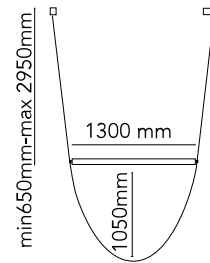

## Wireline

Designed by Formafantasma, 2019

45W - 2793lm - 2700K - CRI > 90

Suspension lamp with diffused light. Tubular in transparent extruded glass and internal diffuser in opal PC. Ferrules made with CNC technology in satin stainless steel. Extruded cable in pink and forest green rubber. Injection molded PC rosette in the same finishes as the cable. The electronics integrated in the ceiling rose allows the use of different dimerization systems: push, 1-10, potentiometer, DALI. In the absence of these systems, the luminous flux can be set during installation, with the push system included in the canopy. Useful length of the cable 3mt.

### Physical

Colour	Pink
Length (mm)	1300
Cord length (mm)	4050
Net weight (kg)	7.8
Package volume (m3)	0.05
IP internal	20