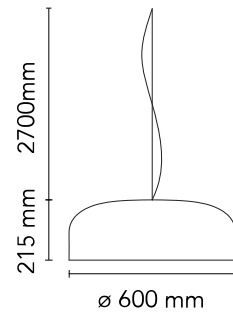

## Smithfield Suspension Pro

Designed by Jasper Morrison, 2009

45W - 2791lm - 2700K - CRI> 95

Suspension lamp with direct light. Aluminium body. Available in gloss black, matt black, red, green, white or MUD. Injection-moulded opalescent methacrylate diffuser. Steel ceiling attachment with steel suspension cable, 5 pole electric cable in PTFE double insulation, working length 2700mm.

### Physical

Colour	Mud
Cord length (mm)	2700
Net weight (kg)	5.8
Package volume (m3)	0.16
IP internal	20