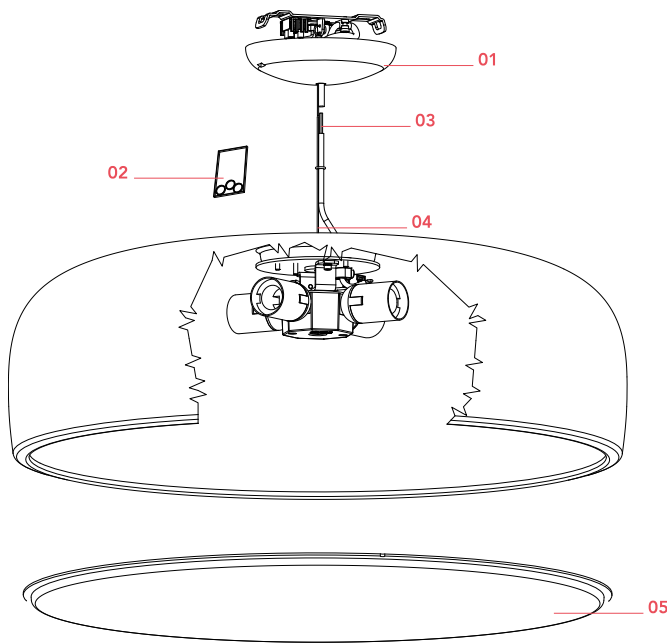

FLOS

F1371009 White

Smithfield Suspension

Designed by Jasper Morrison, 2009

Halogen - 4 x 70W

Suspension lamp with direct light. Aluminium body. Available in gloss black, matt black, red, green, white or MUD. Injection-moulded opalescent methacrylate diffuser. Steel ceiling attachment with steel suspension cable, 5 pole electric cable in PTFE double insulation, working length 2700 mm.

Physical

Colour	White
Length (mm)	600
Cord length (mm)	2700
Net weight (kg)	4.5
Package volume (m3)	0.16
IP internal	20

Download

[Mounting instructions](#)  PDF

[Spare Parts](#)  PDF

Schematic light drawing

NOT INCLUDED

RF32564

LED Lamp 11.5W E27 220-240V
3000K A70

Spare Parts

- | | | |
|-----|--|-----------|
| 01. | White rose assembly | RA3690209 |
| 02. | Kit of 5 or rings | RF05382 |
| 04. | 3 mt steel cable \varnothing 1,2 with 19
winded wires | RF29665 |
| 05. | Methacrylate diffuser | RF19022 |

DOWNLOAD

RA3690209

White rose assembly

RF05382

Kit of 5 or rings

RF29665

3 mt steel cable \varnothing 1,2 with 19
winded wires

RF19022