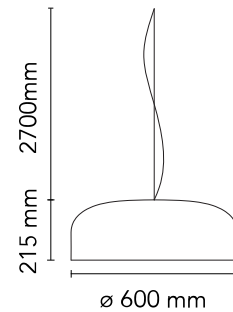

FLOS

F1371009 White

Smithfield Suspension

Designed by Jasper Morrison, 2009

Halogen - 4 x 70W

Suspension lamp with direct light. Aluminium body. Available in gloss black, matt black, red, green, white or MUD. Injection-moulded opalescent methacrylate diffuser. Steel ceiling attachment with steel suspension cable, 5 pole electric cable in PTFE double insulation, working length 2700 mm.

Are you a professional and your project needs consulting and support?

[BOOK AN APPOINTMENT](#)

Main specifications

EAN	8059607031261
Mounting	Suspension
Environments	Indoor dry location
Light Source Type	Bulb
Lamp category	Halogen
Lamp type	A70
Lamp holders	E27
Ilcos	HSGSA
Bulb finish	Frosted
Number of heads	4
Power (W)	70
System power (W)	280

Physical

Colour	White
Length (mm)	600
Cord length (mm)	2700
Net weight (kg)	4.5
Package volume (m3)	0.16
IP internal	20

Download

[Mounting instructions](#)  PDF

[Spare Parts](#)  PDF

Schematic light drawing