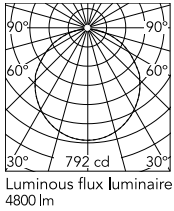

Physical

Colour	White
Length (mm)	600
Cord length (mm)	2700
Net weight (kg)	4.5
Package volume (m3)	0.16
IP internal	20

Download

[Mounting instructions](#)  PDF

[Spare Parts](#)  PDF

Schematic light drawing