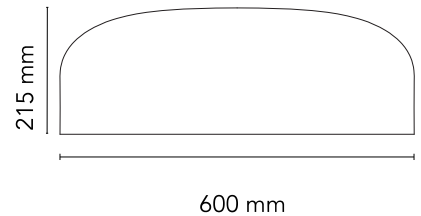

FLOS

F1368035 Red

Smithfield Ceiling Pro dimmable DALI

Designed by Jasper Morrison, 2009

45W - 2791lm - 2700K - CRI> 95

Ceiling-mounted lamp providing direct light. Aluminium body. Available in gloss black, white, matt black, green, red or MUD. Injection-moulded opalescent methacrylate diffuser. Steel wall and ceiling attachment. Control DALI dimmable.

Are you a professional and your project needs consulting and support?

[BOOK AN APPOINTMENT](#)