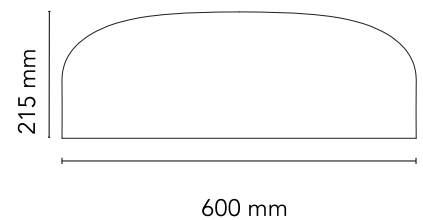

FLOS

■ F1368031 Matte Black

Smithfield Ceiling Pro dimmable DALI

Designed by Jasper Morrison, 2009

45W - 2791lm - 2700K - CRI> 95

Ceiling-mounted lamp providing direct light. Aluminium body. Available in gloss black, white, matte black, green, red or MUD. Injection-moulded opalescent methacrylate diffuser. Steel wall and ceiling attachment. Control DALI dimmable.

Are you a professional and your project needs consulting and support?

[BOOK AN APPOINTMENT](#)