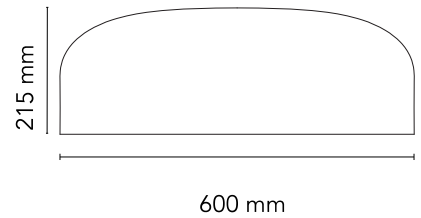

FLOS

■ F1366030 Glossy Black

Smithfield Ceiling Pro

Designed by Jasper Morrison, 2009

45W - 2791lm - 2700K - CRI> 95

Ceiling-mounted lamp providing direct light. Aluminium body. Available in gloss black, white, matt black, red, green or MUD. Injection-moulded opalescent methacrylate diffuser. Steel wall and ceiling attachment.

Are you a professional and your project needs consulting and support?

[BOOK AN APPOINTMENT](#)

Main specifications

EAN	8059607014899
Mounting	Ceiling
Environments	Indoor dry location
Light Source Type	LED
LED type	LED Module
Power (W)	45
System flux (lm)	2791

Physical

Colour	Glossy Black
Net weight (kg)	5.8
Package volume (m3)	0.16
IP internal	20

Download

[Mounting instructions](#) PDF

[Spare Parts](#) PDF

Photometric Files

[LDT / IES](#) LDT

Technical Drawings

[2D](#) ZIP

[3D](#) ZIP

[Bim](#) ZIP

IP
20