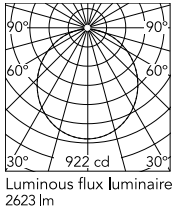

Physical

Colour	Glossy Black
Net weight (kg)	5.8
Package volume (m3)	0.16
IP internal	20

Download

[Mounting instructions](#)  PDF

[Spare Parts](#)  PDF

Photometric Files

[LDT / IES](#)  LDT

Technical Drawings

[2D](#)  ZIP

[3D](#)  ZIP

[Bim](#)  ZIP

IP
20

Schematic light drawing

Photometric

Lighting type	Direct
Light distribution	Roto symmetric
CCT (K)	2700
CRI>	95

Electrical