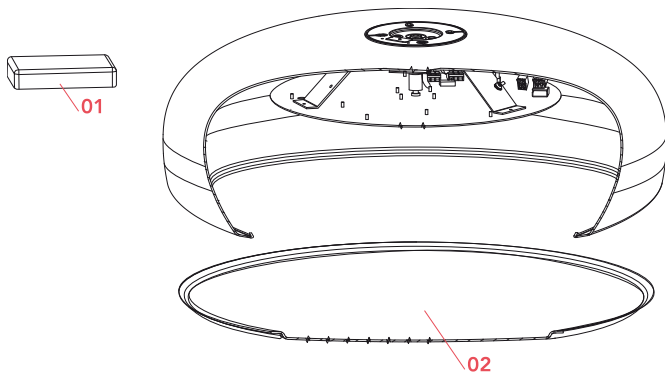

Spare Parts

02. Methacrylate diffuser

RF19022

DOWNLOAD