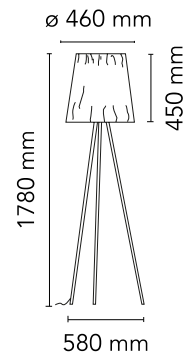

Are you a professional and your project needs consulting and support?

[BOOK AN APPOINTMENT](#)

Main specifications

EAN	8059607005552
Mounting	Floor
Environments	Indoor dry location
Light Source Type	Bulb
Lamp category	Halogen
Lamp holders	E27
Ilcos	HSGSA
Number of heads	1
Power (W)	150

Physical

Colour	Grey
Cord length (mm)	2500
Net weight (kg)	1.47
Package volume (m3)	0.07
IP internal	20

Download

[Mounting instructions](#) PDF

[Spare Parts](#) PDF

Photometric Files

[LDT / IES](#) LDT

Technical Drawings