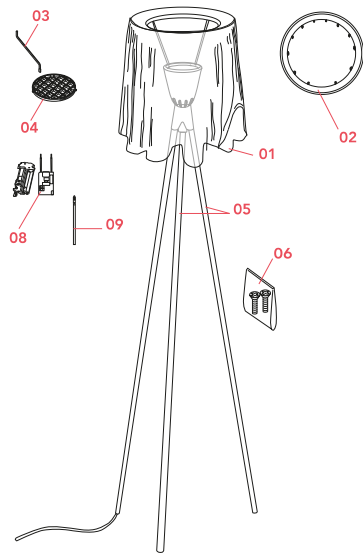

Physical

Colour	Grey
Cord length (mm)	2500
Net weight (kg)	1.47
Package volume (m3)	0.07
IP internal	20

Download

[Mounting instructions](#) PDF

[Spare Parts](#) PDF

Photometric Files

[LDT / IES](#) LDT

Technical Drawings

- | | | |
|-----|------------------------------------|-----------|
| 01. | Rosy Angelis diffuser assembly | F6162009 |
| 02. | Diffuser ring nut | RF05257 |
| 03. | Protection grid support | RF02179 |
| 04. | Protection grid | RF05251 |
| 05. | Conical grey leg | RF02787 |
| 06. | Accessory kit for leg installation | RF6160200 |
| 07. | Rosy Angelis cup | RF05250 |
| 08. | Pcb dimmer with small drive shaft | RF04030 |
| 09. | Anodized aluminium rod for dimmer | RF02178 |