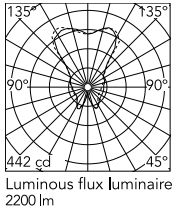

Schematic light drawing

Photometric

Lighting type	Indirect, Direct
Light distribution	Asymmetric

Electrical

Insulation class	II
Frequency (Hz)	50/60
Main voltage (Vac)	220-240
LED voltage Vf (Vdc)	null
Dimmable	Yes
Dimming interface	Dimmer Integrated
Plug type	Type C
Batteries inside	No
Charging min time	No