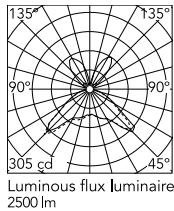

Schematic light drawing

Photometric

Lighting type	Indirect, Direct
Light distribution	Asymmetric

Electrical

Insulation class	II
Frequency (Hz)	50/60
Main voltage (Vac)	220-240
LED voltage Vf (Vdc)	null
Dimmable	Yes
Dimming interface	Dimmer Integrated
Plug type	Type C
Batteries inside	No
Charging min time	No