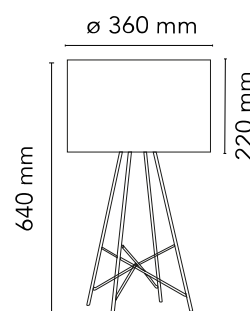

FLOS

F5911009 White

Ray Table

Designed by Rodolfo Dordoni, 2007

Halogen - 150W

Table lamp providing diffused lighting. Steel tube (10 mm diam.) structure, welded, brushed and chrome-plated. Diffuser support disk in die-cast, polished and chrome-plated Zamak alloy. White injection-molded PA6 (nylon) lamp cover. Injection-molded PC (polycarbonate) inner diffuser in 3% opal color. Transparent injection-molded elastic PVC (polyvinylchloride) feet. Lathe-shaped aluminum diffusers, painted white on the inside, and shiny white or black on the outside or gray-colored, blown and overlaid glass with glossy external finish. On the cable there is the electronic dimmer which allows the regulation of light brightness.

Are you a professional and your project needs consulting and support?

[BOOK AN APPOINTMENT](#)

Main specifications

EAN	8059607005170
Mounting	Table
Environments	Indoor dry location
Light Source Type	Bulb
Lamp category	Halogen
Lamp holders	E27
Ilcos	HSGS
Number of heads	1
Power (W)	150

Physical

Colour	White
Cord length (mm)	1850
Net weight (kg)	4.2
Package volume (m3)	0.1
IP internal	20

Download

[Mounting instructions](#) PDF

[Spare Parts](#) PDF

Photometric Files

[LDT / IES](#) LDT

Technical Drawings