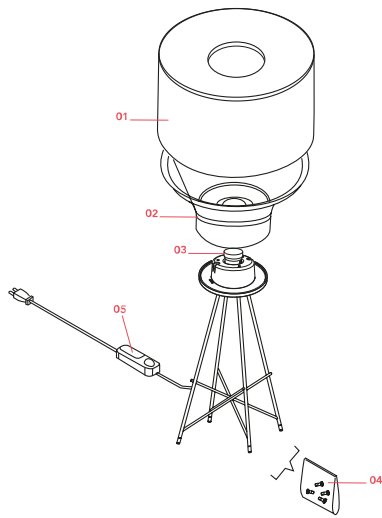

Spare Parts

01.	F1-T diffuser	RF16085
02.	F1-T diffuser support	RF15854
03.	Porcelain E27 lamp holder	RF04487
04.	Kit of quantity 4 adjustable feet	RF5912200

DOWNLOAD