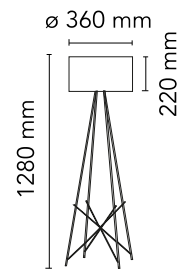

## Ray Floor 1

Designed by Rodolfo Dordoni, 2006

Halogen - 150W

Floor lamp providing diffused lighting. Steel tube (10 mm diam.) structure, welded, brushed and chrome-plated. Diffuser support disk in die-cast, polished and chrome-plated Zamak alloy. Injection-molded PA6 (nylon) lamp-cover. Color: white. Injection-molded PC (polycarbonate) inner diffuser. Color: 3% opal. Injection-molded elastic PVC (polyvinylchloride) feet. Lathe-shaped aluminum diffusers, painted white on the inside, and shiny white or black on the outside or gray-colored, blown and overlaid glass with glossy external finish. On the cable there is the electronic dimmer which allows the regulation of light brightness.

### Physical

Colour	White
Cord length (mm)	2300
Net weight (kg)	5.45
Package volume (m3)	0.21
IP internal	20