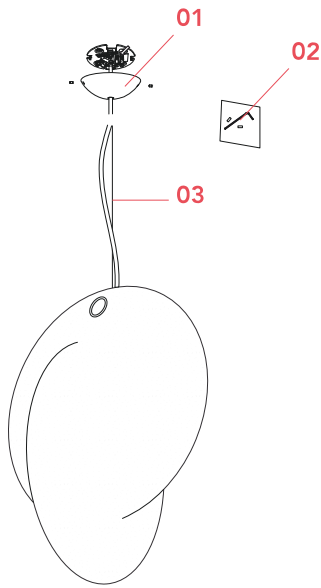

FLOS

F4633009 White

Overlap Suspension 1

Designed by Michael Anastassiades, 2018

Halogen - 105W

Suspended lamp with diffused light. Internal structure in white powder painted steel. Resin diffuser Cocoon sprayed on the structure, with a transparent protection created by spraying at the end of the machining, ring for substitution of printed steel diffuser in Polished, Gold-plated "Galvanic" finish. Die-cast rose in Zama Polished and Gold-plated "Galvanic" finish.

Physical

Colour	White
Cord length (mm)	2700
Net weight (kg)	5.6
Package height (mm)	1000
Package width (mm)	650
Package length (mm)	650
Package volume (m3)	0.42
IP internal	20

Download

Mounting instructions [↓ PDF](#)
Spare Parts [↓ PDF](#)

Bulbs

NOT INCLUDED

RF32288

LED Lamp E27 15W 2700K T38

NOT INCLUDED

RF32289

LED Lamp E27 15W 3000K T38

Spare Parts

- | | | |
|-----|---|-----------|
| 01. | Complete rose | RF4630159 |
| 02. | Kit with screws and allen key | RF3160100 |
| 03. | 4mt steel wire Ø1,2 with 19
winded wires | RF01089 |
| 03. | 3 mt steel cable ø1,2 with 19
winded wires | RF29665 |