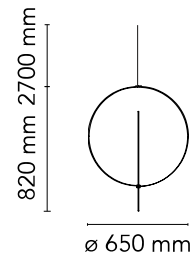

FLOS

F4633009 White

Overlap Suspension 1

Designed by Michael Anastassiades, 2018

Halogen - 105W

Suspended lamp with diffused light. Internal structure in white powder painted steel. Resin diffuser Cocoon sprayed on the structure, with a transparent protection created by spraying at the end of the machining, ring for substitution of printed steel diffuser in Polished, Gold-plated "Galvanic" finish. Die-cast rose in Zama Polished and Gold-plated "Galvanic" finish.

Are you a professional and your project needs consulting and support?

BOOK AN APPOINTMENT

Main specifications

EAN	8059607020098
Mounting	Suspension
Environments	Indoor dry location
Light Source Type	Bulb
Lamp category	Halogen
Lamp holders	E27
Ilcos	HSGS
Number of heads	1
Power (W)	105

Physical

Colour	White
Cord length (mm)	2700
Net weight (kg)	5.6
Package height (mm)	1000
Package width (mm)	650
Package length (mm)	650
Package volume (m3)	0.42
IP internal	20

Download

Mounting instructions [↓ PDF](#)
Spare Parts [↓ PDF](#)