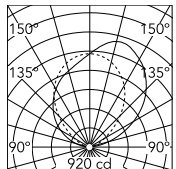

Physical

| | |
|---------------------|-------------|
| Colour | Satin Black |
| Length (mm) | 253 |
| Net weight (kg) | 1.7 |
| Package volume (m3) | 0.02 |
| IP internal | 20 |

Download

- [Mounting instructions](#)
- [Compatible dimmers](#)
- [Spare Parts](#)

Photometric Files

- [LDT / IES](#)

Ecodesign and Energy Labelling

Replaceable (LED only) light source by a professional

Schematic light drawing

Beam Angle: 100°

| h(m) | E(lx) | D(m) |
|------|-------|-------|
| 1 | 848 | 2.50 |
| 2 | 212 | 5.00 |
| 3 | 94 | 7.50 |
| 4 | 53 | 10.00 |
| 5 | 34 | 12.49 |