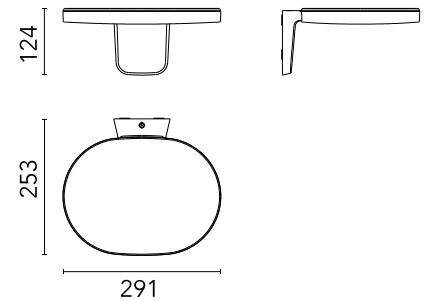

■ F4682030 Satin Black

Oplight

Designed by Jasper Morrison, 2021

25W - 2065lm - 2700K - CRI> 90

Indirect light wall lamp. Body in die-cast aluminium with powder coating. Diffusor made of injection-moulded polycarbonate semi-transparent. High efficiency LED source with a lifetime of more than 50.000 hours. The LED source can be easily replaced on site by a professional installer when it comes to the end of its lifecycle. Oplight is a future-proof lamp as no glue is used to assemble its different parts. The product can therefore be separated, replaced individually, and recycled separately.

Are you a professional and your project needs consulting and support?

[BOOK AN APPOINTMENT](#)

Main specifications

| | |
|-------------------|---------------------|
| EAN | 8059607040386 |
| Mounting | Wall |
| Environments | Indoor dry location |
| Light Source Type | LED |
| LED type | LED Module |
| Power (W) | 25 |
| System flux (lm) | 2065 |

Physical

| | |
|---------------------|-------------|
| Colour | Satin Black |
| Length (mm) | 253 |
| Net weight (kg) | 1.7 |
| Package volume (m3) | 0.02 |
| IP internal | 20 |

Download

- [Mounting instructions](#)
- [Compatible dimmers](#)
- [Spare Parts](#)