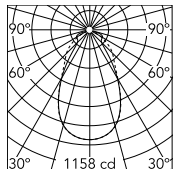

Physical

Colour	Yellow
Cord length (mm)	4000
Net weight (kg)	2.9
Package height (mm)	140
Package width (mm)	340
Package length (mm)	390
Package volume (m3)	0.02
IP internal	20

Download

Mounting instructions	↓ PDF
Mounting instructions	↓ PDF
Spare Parts	↓ PDF

Photometric Files

LDT / IES	↓ LDT
-----------	-----------------------

Technical Drawings

2D	↓ ZIP
3D	↓ ZIP

Schematic light drawing

Beam Angle: 61°

h(m)	E(lx)	D(m)
1	1158	1.19
2	289	2.38
3	129	3.57
4	72	4.76
5	46	5.95