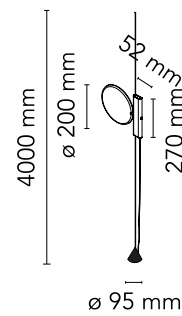

FLOS

F4640019 Yellow

OK

Designed by Konstantin Grcic, 2014

18W - 1551lm - 2700K

Lamp providing direct light. Head in gloss varnished. Body in injection-stamped PA66+30%FV with cover in gloss varnished. Orientable head. The light fitting can be moved vertically by running the internal structure of the body on a steel cable tensioned between the ceiling and the floor (useful length 4000mm). Dimmable switch with Soft Touch technology. Adaptor on plug connector with interchangeable plugs.

Are you a professional and your project needs consulting and support?

[BOOK AN APPOINTMENT](#)