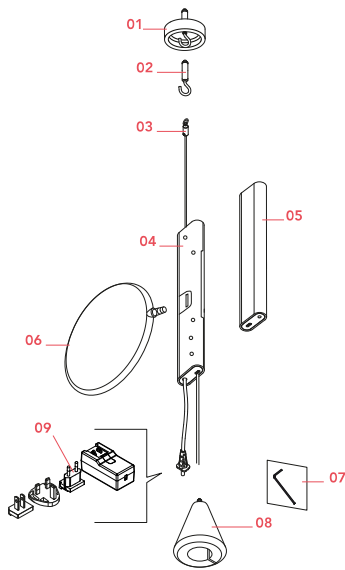

FLOS

 F4640019 Yellow

OK

Designed by Konstantin Grcic, 2014

18W - 1551lm - 2700K

Lamp providing direct light. Head in gloss varnished. Body in injection-stamped PA66+30%FV with cover in gloss varnished. Orientable head. The light fitting can be moved vertically by running the internal structure of the body on a steel cable tensioned between the ceiling and the floor (useful length 4000mm). Dimmable switch with Soft Touch technology. Adaptor on plug connector with interchangeable plugs.

Physical

Colour	Yellow
Cord length (mm)	4000
Net weight (kg)	2.9
Package height (mm)	140
Package width (mm)	340
Package length (mm)	390
Package volume (m3)	0.02
IP internal	20

Download

Mounting instructions	↓ PDF
Mounting instructions	↓ PDF
Spare Parts	↓ PDF

Ecodesign and Energy Labelling

This product contains a light source of energy efficiency class F

Replaceable (LED only)
light source by a
professional

Replaceable control
gear by an end-user

Spare Parts

01.	Yellow ceiling rose	RF23031
02.	Anchor with hook	RF4640100
03.	Steel cable 6mt.	RF4640200
03.	Steel cable 6mt.	RF4640300
04.	Internal lamp body assembly	RF4640400
05.	Yellow extrusion	RF22997
06.	Yellow led head assembly	RF28255
07.	Hex Key 2mm for OK lamp	RF06850
08.	Counterweight	RF23023
09.	Black plug assembly kit & 24V driver	RF3320100

DOWNLOAD

RF23031
Yellow ceiling rose

RF4640100
Anchor with hook

RF4640200
Steel cable 6mt.

RF4640300
Steel cable 6mt.

RF4640400
Internal lamp body assembly

RF22997
Yellow extrusion

RF28255
Yellow led head assembly