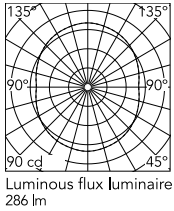

Physical

Colour	Black
Cord length (mm)	1800
Net weight (kg)	20.8
Package volume (m3)	0.31
IP internal	20

Download

Mounting instructions	↓ PDF
Mounting instructions	↓ PDF
Spare Parts	↓ PDF

Ecodesign and Energy Labelling

This product contains a light source of energy efficiency class E

Replaceable (LED only) light source by a professional

Replaceable control gear by an end-user

IP
20

Schematic light drawing

Photometric

Lighting type	Total
Light distribution	Symmetric
CCT (K)	2700