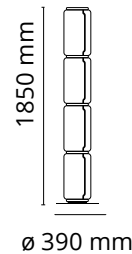

FLOS

■ F0291000 Black

Noctambule Floor 4 Low Cylinder Small Base

Designed by Konstantin Grcic, 2019

45W - 1343lm - 2700K

Standing lamps consisting of interconnecting glass modules reaching a height of 2,17 metres (85.43"). Cylindrical and semi-spherical transparent blown glass structure, die cast aluminium base and rings, hydroformed steel internal lateral arms and injection moulded optical opal silicone outer ring diffusers. The power supply cable is 2 metres (78.74") long, with a pedal operated panel used as a dimmer to adjust the light intensity by 10% to 100% in either direction. Wall mounted power supply unit with interchangeable plugs.

Are you a professional and your project needs consulting and support?

BOOK AN APPOINTMENT

Main specifications

EAN	8059607000908
Mounting	Floor
Environments	Indoor dry location
Light Source Type	LED
LED type	LED Module
Power (W)	45
System flux (lm)	1343

Physical

Colour	Black
Cord length (mm)	1800
Net weight (kg)	20.8
Package volume (m3)	0.31
IP internal	20

Download

Mounting instructions	↓ PDF
Mounting instructions	↓ PDF
Spare Parts	↓ PDF

Ecodesign and Energy Labelling