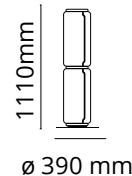

FLOS

■ F0286000 Black

Noctambule Floor 2 High Cylinder Small Base

Designed by Konstantin Grcic, 2019

27W - 795lm - 2700K

Standing lamps consisting of interconnecting glass modules reaching a height of 2,17 metres (85.43"). Cylindrical and semi-spherical transparent blown glass structure, die cast aluminium base and rings, hydroformed steel internal lateral arms and injection moulded optical opal silicone outer ring diffusers. The power supply cable is 2 metres (78.74") long, with a pedal operated panel used as a dimmer to adjust the light intensity by 10% to 100% in either direction. Wall mounted power supply unit with interchangeable plugs.

Are you a professional and your project needs consulting and support?

[BOOK AN APPOINTMENT](#)