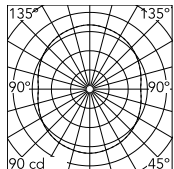

Schematic light drawing

Luminous flux Luminaire
286 lm

Photometric

Lighting type	Total
Light distribution	Symmetric
CCT (K)	2700

Electrical

Insulation class	III
Frequency (Hz)	50/60
Main voltage (Vac)	100-240/48
LED voltage Vf (Vdc)	null
Driver	Remote included
Dimmable	Yes
Dimming type	Electronic 48V
Dimming interface	Dimmer Integrated
Plug type	Type G, Type A, Type C
Batteries inside	No
Charging min time	No