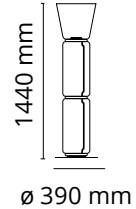

FLOS

F0269000 Black

Noctambule Floor 2 High Cylinder Cone Small Base

Designed by Konstantin Grcic, 2019

45W - 1174lm - 2700K - CRI> 90

Standing lamps consisting of interconnecting glass modules reaching a height of 2,17 metres (85.43"). Cylindrical and semi-spherical transparent blown glass structure, die cast aluminium base and rings, hydroformed steel internal lateral arms and injection moulded optical opal silicone outer ring diffusers. The power supply cable is 2 metres (78.74") long, with a pedal operated panel used as a dimmer to adjust the light intensity by 10% to 100% in either direction. Wall mounted power supply unit with interchangeable plugs.

Are you a professional and your project needs consulting and support?

BOOK AN APPOINTMENT

Main specifications

EAN	8059607000632
Mounting	Floor
Environments	Indoor dry location
Light Source Type	LED
LED type	LED Module
Power (W)	45
System flux (lm)	1174

Physical

Colour	Black
Cord length (mm)	1800
Net weight (kg)	18
Package volume (m3)	0.31
IP internal	20

Download

Mounting instructions	↓ PDF
Mounting instructions	↓ PDF
Spare Parts	↓ PDF

Schematic light drawing