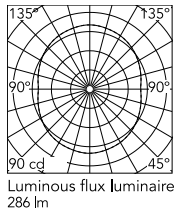

Physical

Colour	Black
Cord length (mm)	1800
Net weight (kg)	18
Package volume (m3)	0.31
IP internal	20

Download

Mounting instructions	↓ PDF
Mounting instructions	↓ PDF
Spare Parts	↓ PDF

Schematic light drawing