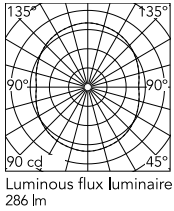

Schematic light drawing

Photometric

Lighting type	Total
Light distribution	Symmetric
CCT (K)	2700
CRI>	90

Electrical

Insulation class	III
Frequency (Hz)	50/60
Main voltage (Vac)	100-240/48
LED voltage Vf (Vdc)	null
Driver	Remote included
Dimmable	Yes
Dimming type	Electronic 48V
Dimming interface	Dimmer Integrated
Plug type	Type G, Type A, Type C
Batteries inside	No
Charging min time	No

Ecodesign and Energy Labelling

This product contains a light source of energy efficiency class E

Replaceable (LED only)
light source by a
professional

Replaceable control
gear by an end-user