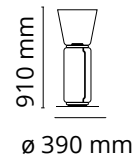

FLOS

■ F0265000 Black

Noctambule Floor 1 High Cylinder Cone Small Base

Designed by Konstantin Grcic, 2019

36W - 876lm - 2700K - CRI> 90

Standing lamps consisting of interconnecting glass modules reaching a height of 2,17 metres (85.43"). Cylindrical and semi-spherical transparent blown glass structure, die cast aluminium base and rings, hydroformed steel internal lateral arms and injection moulded optical opal silicone outer ring diffusers. The power supply cable is 2 metres (78.74") long, with a pedal operated panel used as a dimmer to adjust the light intensity by 10% to 100% in either direction. Wall mounted power supply unit with interchangeable plugs.

Are you a professional and your project needs consulting and support?

BOOK AN APPOINTMENT