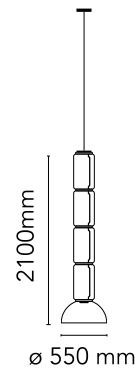

FLOS

■ F0275000 Black

Noctambule Suspension 4 Low Cylinder Bowl

Designed by Konstantin Grcic, 2019

63W - 1579lm - 2700K - CRI> 90

Hanging lamps consisting of interconnecting glass modules reaching a length of 3,2 mt. (126.77") with 4 mt. (157.48") suspended power cable. Cylindrical and semi-spherical transparent blown glass structure, suspended die cast aluminium ring connector, hydroformed steel internal lateral arm and injection moulded optical opal silicone outer ring diffusers. The power supply unit within the ceiling rose can be used as a dimmer to adjust the light intensity by 10% to 100% in either direction by means of the 0-10/1-10V, PUSH, DALI control.

Are you a professional and your project needs consulting and support?

[BOOK AN APPOINTMENT](#)

Main specifications

EAN	8059607000700
Mounting	Suspension
Environments	Indoor dry location
Light Source Type	LED
LED type	LED Module
Power (W)	63
System flux (lm)	1579

Physical

Colour	Black
Cord length (mm)	4000
Canopy dimension (mm)	46
Net weight (kg)	21.2
Package volume (m3)	0.62
IP internal	20

Download

Mounting instructions	↓ PDF
Mounting instructions	↓ PDF
Spare Parts	↓ PDF