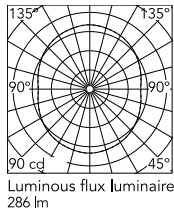

Physical

Colour	Black
Cord length (mm)	4000
Canopy dimension (mm)	46
Net weight (kg)	21.2
Package volume (m3)	0.62
IP internal	20

Download

Mounting instructions	↓ PDF
Mounting instructions	↓ PDF
Spare Parts	↓ PDF

Photometric Files

LDT / IES	↓ ZIP
---------------------------	-----------------------

Technical Drawings

3D	↓ ZIP
Bim	↓ ZIP

Schematic light drawing

Photometric

Lighting type	Total
Light distribution	Symmetric
CCT (K)	2700
CRI>	90