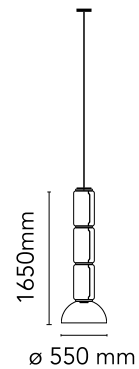

FLOS

■ F0274000 Black

Noctambule Suspension 3 Low Cylinder Bowl

Designed by Konstantin Grcic, 2019

54W - 1293lm - 2700K - CRI> 90

Hanging lamps consisting of interconnecting glass modules reaching a length of 3,2 mt. (126.77") with 4 mt. (157.48") suspended power cable. Cylindrical and semi-spherical transparent blown glass structure, suspended die cast aluminium ring connector, hydroformed steel internal lateral arm and injection moulded optical opal silicone outer ring diffusers. The power supply unit within the ceiling rose can be used as a dimmer to adjust the light intensity by 10% to 100% in either direction by means of the 0-10/1-10V, PUSH, DALI control.

Are you a professional and your project needs consulting and support?

[BOOK AN APPOINTMENT](#)

Main specifications

EAN	8059607000694
Mounting	Suspension
Environments	Indoor dry location
Light Source Type	LED
LED type	LED Module
Power (W)	54
System flux (lm)	1293

Physical

Colour	Black
Cord length (mm)	4000
Canopy dimension (mm)	46
Net weight (kg)	17.7
Package volume (m3)	0.56
IP internal	20

Download

Mounting instructions	↓ PDF
Mounting instructions	↓ PDF
Spare Parts	↓ PDF