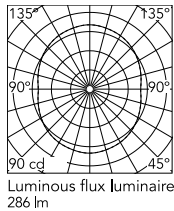

Physical

Colour	Black
Cord length (mm)	4000
Canopy dimension (mm)	46
Net weight (kg)	17.7
Package volume (m3)	0.56
IP internal	20

Download

Mounting instructions	↓ PDF
Mounting instructions	↓ PDF
Spare Parts	↓ PDF

Photometric Files

LDT / IES	↓ ZIP
-----------	-----------------------

Technical Drawings

3D	↓ ZIP
Bim	↓ ZIP

Schematic light drawing

Photometric

Lighting type	Total
Light distribution	Symmetric
CCT (K)	2700
CRI>	90