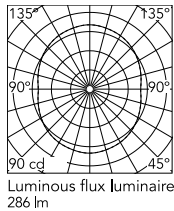

Physical

Colour	Black
Cord length (mm)	4000
Canopy dimension (mm)	46
Net weight (kg)	17.2
Package volume (m3)	0.33
IP internal	20

Download

Mounting instructions	↓ PDF
Mounting instructions	↓ PDF
Spare Parts	↓ PDF

Photometric Files

LDT / IES	↓ ZIP
-----------	-----------------------

Technical Drawings

3D	↓ ZIP
Bim	↓ ZIP

Schematic light drawing

Photometric

Lighting type	Total
Light distribution	Symmetric
CCT (K)	2700
CRI>	90