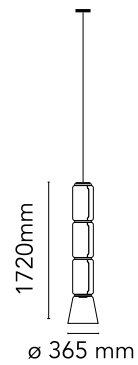

FLOS

■ F0271000 Black

Noctambule Suspension 3 Low Cylinder Cone

Designed by Konstantin Grcic, 2019

54W - 1545lm - 2700K - CRI> 90

Hanging lamps consisting of interconnecting glass modules reaching a length of 3,2 mt. (126.77") with 4 mt. (157.48") suspended power cable. Cylindrical and semi-spherical transparent blown glass structure, suspended die cast aluminium ring connector, hydroformed steel internal lateral arm and injection moulded optical opal silicone outer ring diffusers. The power supply unit within the ceiling rose can be used as a dimmer to adjust the light intensity by 10% to 100% in either direction by means of the 0-10/1-10V, PUSH, DALI control.

Are you a professional and your project needs consulting and support?

[BOOK AN APPOINTMENT](#)

Main specifications

EAN	8059607000663
Mounting	Suspension
Environments	Indoor dry location
Light Source Type	LED
LED type	LED Module
Power (W)	54
System flux (lm)	1545

Physical

Colour	Black
Cord length (mm)	4000
Canopy dimension (mm)	46
Net weight (kg)	17.2
Package volume (m3)	0.33
IP internal	20

Download

Mounting instructions	↓ PDF
Mounting instructions	↓ PDF
Spare Parts	↓ PDF