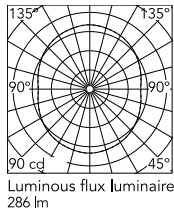

Physical

Colour	Black
Cord length (mm)	4000
Canopy dimension (mm)	46
Net weight (kg)	14.2
Package volume (m3)	0.5
IP internal	20

Download

Mounting instructions	↓ PDF
Mounting instructions	↓ PDF
Spare Parts	↓ PDF

Photometric Files

LDT / IES	↓ ZIP
-----------	-----------------------

Technical Drawings

3D	↓ ZIP
Bim	↓ ZIP

Schematic light drawing

Photometric

Lighting type	Total
Light distribution	Symmetric
CCT (K)	2700
CRI>	90