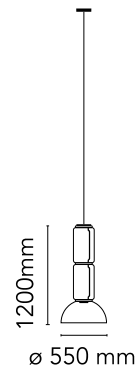

FLOS

■ F0273000 Black

Noctambule Suspension 2 Low Cylinder Bowl

Designed by Konstantin Grcic, 2019

45W - 1007lm - 2700K - CRI> 90

Hanging lamps consisting of interconnecting glass modules reaching a length of 3,2 mt. (126.77") with 4 mt. (157.48") suspended power cable. Cylindrical and semi-spherical transparent blown glass structure, suspended die cast aluminium ring connector, hydroformed steel internal lateral arm and injection moulded optical opal silicone outer ring diffusers. The power supply unit within the ceiling rose can be used as a dimmer to adjust the light intensity by 10% to 100% in either direction by means of the 0-10/1-10V, PUSH, DALI control.

Are you a professional and your project needs consulting and support?

[BOOK AN APPOINTMENT](#)

Main specifications

EAN	8059607000687
Mounting	Suspension
Environments	Indoor dry location
Light Source Type	LED
LED type	LED Module
Power (W)	45
System flux (lm)	1007

Physical

Colour	Black
Cord length (mm)	4000
Canopy dimension (mm)	46
Net weight (kg)	14.2
Package volume (m3)	0.5
IP internal	20

Download

Mounting instructions	↓ PDF
Mounting instructions	↓ PDF
Spare Parts	↓ PDF