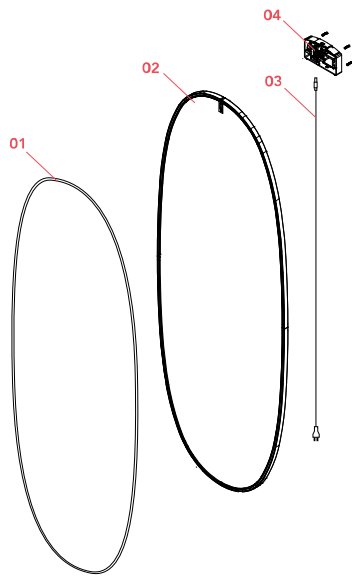

FLOS

F3680044 Anodized Gold

La Plus Belle

Designed by Philippe Starck, 2019

60W - 2700K

Plus Belle is a mirror with incorporated light sources. The aluminium frame is available in various finishes (brushed gold, brushed copper, polished bronze and brill, and houses high chromatic rendering led light sources (CRI 95) and an optical opal silicone diffuser. The mirror is made of 6 mm extra-clear glass, with a layer of safety and aesthetic film to the rear, and it is fixed to the frame by means of a polycarbonate glazing bead. The Plus Belle mirror is hung from the wall by means of an aesthetic effect hook with a dual magnet fixing device to keep it in position. It is powered by means of a wall-mounted power supply unit or IEC cable and connector socket. The optic sensor command fitted to the mirror or remote 0-10/1-10 V - PUSH - DALI control can be used as a dimmer to adjust the light intensity by 10% to 100% in either direction.

Physical

Colour	Anodized Gold
Net weight (kg)	24.5
Package volume (m3)	0.31
IP internal	20

Download

[Mounting instructions](#)

Ecodesign and Energy Labelling

This product contains a light source of energy efficiency class E

Replaceable (LED only) light source by a professional

Replaceable control gear by a professional

Photometric

Lighting type	Indirect, Direct
Light distribution	Asymmetric
CCT (K)	2700

Electrical

Insulation class	II
Frequency (Hz)	50/60
Main voltage (Vac)	120-277
LED voltage Vf (Vdc)	null
Driver	Integrated
Dimmable	Yes
Dimming type	Dimmable
Dimming interface	Dimmer Integrated
Plug type	Type C
Batteries inside	No
Charging min time	No

Spare Parts

- | | | |
|-----|------------------------------|-----------|
| 01. | Opal silicone diffuser ring | RF3680100 |
| 02. | Anodized gold mirror hook | RF3680244 |
| 03. | Electrical mounting assembly | RF3680300 |
| 04. | Anodized gold power unit | RF3680444 |