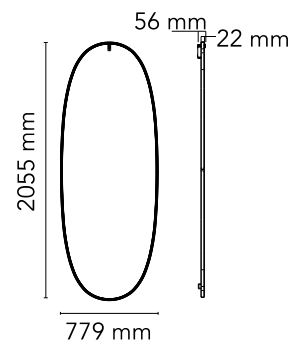

FLOS

F3680044 Anodized Gold

La Plus Belle

Designed by Philippe Starck, 2019

60W - 2700K

Plus Belle is a mirror with incorporated light sources. The aluminium frame is available in various finishes (brushed gold, brushed copper, polished bronze and brill, and houses high chromatic rendering led light sources (CRI 95) and an optical opal silicone diffuser. The mirror is made of 6 mm extra-clear glass, with a layer of safety and aesthetic film to the rear, and it is fixed to the frame by means of a polycarbonate glazing bead. The Plus Belle mirror is hung from the wall by means of an aesthetic effect hook with a dual magnet fixing device to keep it in position. It is powered by means of a wall-mounted power supply unit or IEC cable and connector socket. The optic sensor command fitted to the mirror or remote 0-10/1-10 V - PUSH - DALI control can be used as a dimmer to adjust the light intensity by 10% to 100% in either direction.

Are you a professional and your project needs consulting and support?

[BOOK AN APPOINTMENT](#)

Main specifications

EAN	8059607005026
Mounting	Wall
Environments	Indoor dry location
Light Source Type	LED
LED type	LED Module
Power (W)	60

Physical

Colour	Anodized Gold
Net weight (kg)	24.5
Package volume (m3)	0.31
IP internal	20

Download

[Mounting instructions](#)

Ecodesign and Energy Labelling

This product contains a light source of energy efficiency class E