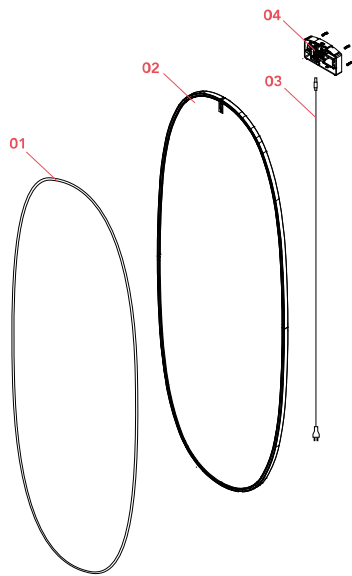

FLOS

F3680015 Copper

La Plus Belle

Designed by Philippe Starck, 2019

60W - 2700K

Plus Belle is a mirror with incorporated light sources. The aluminium frame is available in various finishes (brushed gold, brushed copper, polished bronze and brill, and houses high chromatic rendering led light sources (CRI 95) and an optical opal silicone diffuser. The mirror is made of 6 mm extra-clear glass, with a layer of safety and aesthetic film to the rear, and it is fixed to the frame by means of a polycarbonate glazing bead. The Plus Belle mirror is hung from the wall by means of an aesthetic effect hook with a dual magnet fixing device to keep it in position. It is powered by means of a wall-mounted power supply unit or IEC cable and connector socket. The optic sensor command fitted to the mirror or remote 0-10/1-10 V - PUSH - DALI control can be used as a dimmer to adjust the light intensity by 10% to 100% in either direction.

Physical

Colour	Copper
Net weight (kg)	24.5
Package volume (m3)	0.31
IP internal	20

Download

[Mounting instructions](#)

[PDF](#)

Ecodesign and Energy Labelling

This product contains a light source of energy efficiency class E

Replaceable (LED only) light source by a professional

Replaceable control gear by a professional

Photometric

Lighting type	Indirect, Direct
Light distribution	Asymmetric
CCT (K)	2700

Electrical

Insulation class	II
Frequency (Hz)	50/60
Main voltage (Vac)	120-277
Driver	Integrated
Dimmable	Yes
Dimming type	Dimmable
Dimming interface	Dimmer Integrated
Plug type	Type C
Batteries inside	No
Charging min time	No

Spare Parts

- | | | |
|-----|------------------------------|-----------|
| 01. | Opal silicone diffuser ring | RF3680100 |
| 02. | Anodized copper mirror hook | RF3680215 |
| 03. | Electrical mounting assembly | RF3680300 |
| 04. | Anodized copper power unit | RF3680415 |