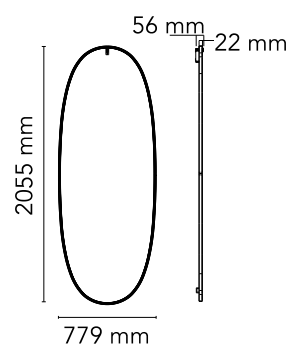

FLOS

F3680015 Copper

La Plus Belle

Designed by Philippe Starck, 2019

60W - 2700K

Plus Belle is a mirror with incorporated light sources. The aluminium frame is available in various finishes (brushed gold, brushed copper, polished bronze and brill, and houses high chromatic rendering led light sources (CRI 95) and an optical opal silicone diffuser. The mirror is made of 6 mm extra-clear glass, with a layer of safety and aesthetic film to the rear, and it is fixed to the frame by means of a polycarbonate glazing bead. The Plus Belle mirror is hung from the wall by means of an aesthetic effect hook with a dual magnet fixing device to keep it in position. It is powered by means of a wall-mounted power supply unit or IEC cable and connector socket. The optic sensor command fitted to the mirror or remote 0-10/1-10 V - PUSH - DALI control can be used as a dimmer to adjust the light intensity by 10% to 100% in either direction.

Are you a professional and your project needs consulting and support?

[BOOK AN APPOINTMENT](#)

Main specifications

EAN	8059607005019
Mounting	Wall
Environments	Indoor dry location
Light Source Type	LED
LED type	LED Module
Power (W)	60

Physical

Colour	Copper
Net weight (kg)	24.5
Package volume (m3)	0.31
IP internal	20

Download

[Mounting instructions](#)

[PDF](#)

Ecodesign and Energy Labelling

This product contains a light source of energy efficiency class E