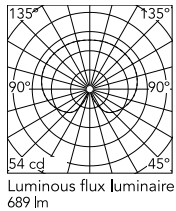

Schematic light drawing

Photometric

Lighting type	Total
Light distribution	Roto symmetric

Electrical

Insulation class	II
Frequency (Hz)	50/60
Main voltage (Vac)	220-240
LED voltage Vf (Vdc)	null
Dimmable	Yes
Dimming interface	Dimmer Integrated
Plug type	Type C
Batteries inside	No
Charging min time	No