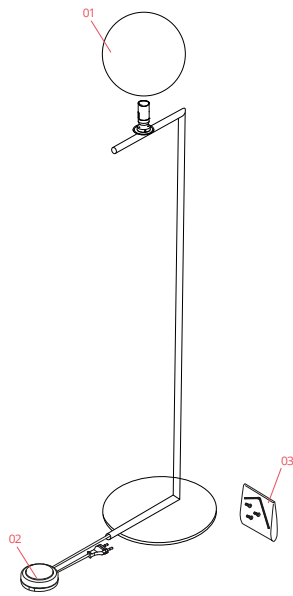

RF32290

LED Lamp E14 8W 2700K T28

NOT INCLUDED

RF32767

LED Lamp 9W E14 220-240V
2700K T28

Spare Parts

- | | | |
|-----|--|-----------|
| 01. | IC Lights 1 diffuser for black version | F3136030A |
| 02. | Led rondo' dimmer 220/240v 40-250w 4-100w | RF28045 |
| 03. | Screw kit with allen key for base assembly | RF3130100 |