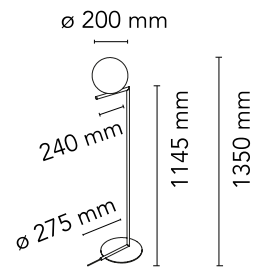

Are you a professional and your project needs consulting and support?

[BOOK AN APPOINTMENT](#)

Main specifications

EAN	8059607003053
Mounting	Floor
Environments	Indoor dry location
Light Source Type	Bulb
Lamp category	Halogen
Lamp holders	E14
Ilcos	HSGS
Number of heads	1
Power (W)	60

Physical

Colour	Black
Net weight (kg)	5.1
Package volume (m3)	0.1
IP internal	20

Download

[Mounting instructions](#) PDF

[Spare Parts](#) PDF

Photometric Files

[LDT / IES](#) LDT

Technical Drawings