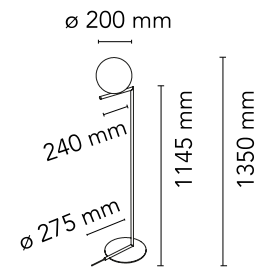

### Main specifications

EAN	8059607003077
Mounting	Floor
Environments	Indoor dry location
Light Source Type	Bulb
Lamp category	Halogen
Lamp holders	E14
Iicos	HSGS
Number of heads	1
Power (W)	60

### Physical

Colour	Chrome
Net weight (kg)	5.1
Package volume (m3)	0.1
IP internal	20