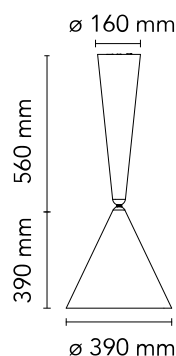

FLOS

F2121026 Beaver Brown

Diabolo

Designed by Achille Castiglioni, 1998

Halogen - 70W

Pendant light with direct lighting designed by A. Castiglioni, composed of a ceiling rose and diffuser. Body in aluminium with external paint in 3 different colour options (shiny white, beaver brown, and cherry red), while the inside of the diffuser is shiny white. The diffuser may be moved vertically from 95 to 210 cm using the cable reel within the ceiling rose. The light source has an E27 socket.

Are you a professional and your project needs consulting and support?

BOOK AN APPOINTMENT

Main specifications

EAN	8059607033340
Mounting	Suspension
Environments	Indoor dry location
Light Source Type	Bulb
Lamp category	Halogen
Lamp holders	E27
Ilcos	HSGSA
Number of heads	1
Power (W)	70

Physical

Colour	Beaver Brown
Cord length (mm)	1400
Net weight (kg)	5
Package volume (m3)	0.16
IP internal	20

Download

Mounting instructions