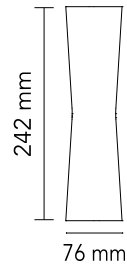

FLOS

■ F1583006 Grey

Clessidra 20°+20°

Designed by Antonio Citterio, 2011

10W - 637lm - 3000K

Diffused direct/indirect-light wall lighting device. Body obtained by means of aluminium pressofusion and diffusers in PMMA. Aluminium wall attachment with cover in PA66. Available in white-painted or chrome-plated for indoor version and dark brown-painted or dark gray-painted for outdoor version. High-efficiency lenses specially designed for the application, non-replaceable. Wide range (100-240Volt) power pack integrated in the body. Level IP55

Are you a professional and your project needs consulting and support?

[BOOK AN APPOINTMENT](#)