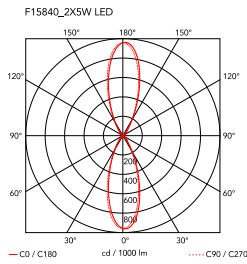

Physical

Colour	Grey
Net weight (kg)	1.1
IP internal	55

Download

Mounting instructions	↓ ZIP
Mounting instructions	↓ ZIP
Spare Parts	↓ PDF

Photometric Files

LDT / IES	↓ ZIP
---------------------------	-------

Technical Drawings

2D	↓ ZIP
3D	↓ ZIP

Schematic light drawing

Photometric

Lighting type	Indirect, Direct
Light distribution	Symmetric
CCT (K)	3000

Electrical

Insulation class	I
Frequency (Hz)	50/60
Main voltage (Vac)	100-240
Driver	Integrated
Dimmable	No
Dimming type	Non Dimmable
Dimming interface	Not Dimmable
Batteries inside	No
Charging min time	No