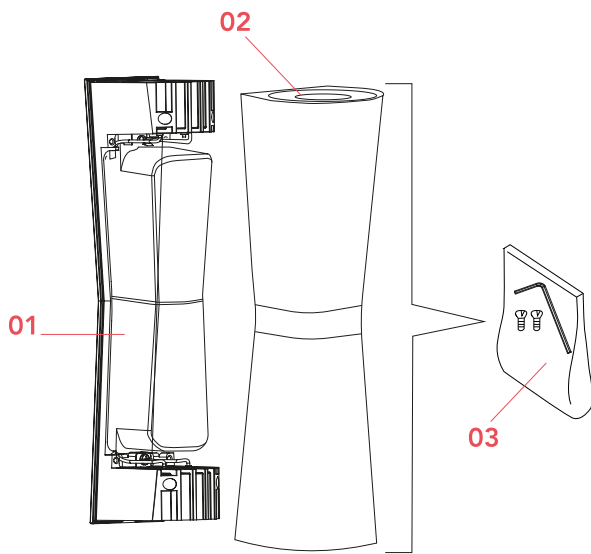

FLOS

■ F1583006 Grey

Clessidra 20°+20°

Designed by Antonio Citterio, 2011

10W - 637lm - 3000K

Diffused direct/indirect-light wall lighting device. Body obtained by means of aluminium pressofusion and diffusers in PMMA. Aluminium wall attachment with cover in PA66. Available in white-painted or chrome-plated for indoor version and dark brown-painted or dark gray-painted for outdoor version. High-efficiency lenses specially designed for the application, non-replaceable. Wide range (100-240Volt) power pack integrated in the body. Level IP55

Physical

Colour	Grey
Net weight (kg)	1.1
IP internal	55

Download

Mounting instructions	↓ ZIP
Mounting instructions	↓ ZIP
Spare Parts	↓ PDF

Photometric Files

LDT / IES	↓ ZIP
---------------------------	-------

- | | | |
|-----|--|-----------|
| 01. | Wall attachment and internal lamp body 20°+20° | F1581030 |
| 02. | Grey external clessidra lamp body | F1580006 |
| 03. | Screws and tool kit for clessidra external lamp body | RF1580100 |

DOWNLOAD

F1581030

Wall attachment and internal lamp
body 20°+20°

F1580006

Grey external Clessidra lamp body

RF1580100

Screws and tool kit for Clessidra
external lamp body