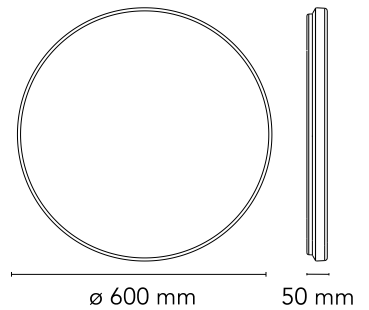

FLOS

F1570009 White

Clara

Designed by Piero Lissoni, 2015

57W - 3141lm - 2700K

ceiling/wall lighting fixture, providing diffused light. The front diffuser is made of high efficiency, injection moulded opal Polycarbonate. Ceiling/wall fitting is in injection moulded polycarbonate. Dimmable Led light source powered without the use of any power supply/transformer, but directly by the mains voltage (220-230 V AC). For decorative purposes an optional accessory made of PC and ABS+PC is made available in 4 different finishes: chrome, copper, black fumée and transparent.

Are you a professional and your project needs consulting and support?

BOOK AN APPOINTMENT