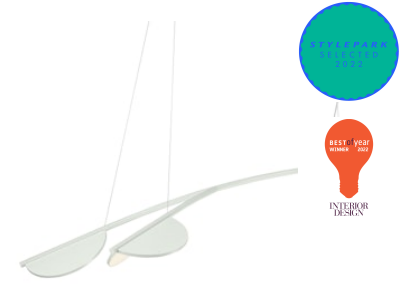

FLOS

F0438009 Off-white

Almendra Organic Suspension Long 2 NEW

Designed by Patricia Urquiola, 2022

30W - 1170lm - 2700K - CRI> 95

Suspension lamp with diffused light emission available in linear and organic compositions. Tubular structure made of aluminium and CNC aluminium terminals with matte or metallized finish. Edge Lighting technology integrated. Light units can be turned by steps of 60° within the structure in order to change the direction of the light emitted. Metal rosette with matte white finish. The integrated electronics in the ceiling rose allow the use of different dimming systems: 1-10V, DALI, push-dim or potentiometer. Useful length of the cable 3 mt. The product has been designed according to the ISCC standards and it is assembled with total absence of glued components so that it can be completely separated for future recyclability.

Are you a professional and your project needs consulting and support?

[BOOK AN APPOINTMENT](#)

Main specifications

EAN	8059607048542
Mounting	Suspension
Environments	Indoor dry location
Light Source Type	LED
LED type	Edge Lighting
Power (W)	30
System flux (lm)	1170