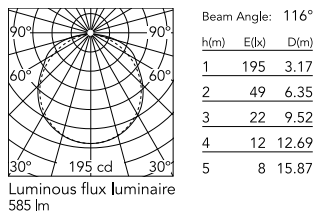

Schematic light drawing

Photometric

Lighting type	Direct
Light distribution	Symmetric
CCT (K)	2700
CRI>	95

Electrical

Insulation class	I
Frequency (Hz)	50/60
Main voltage (Vac)	220-240
LED voltage Vf (Vdc)	null
Driver	Integrated
Dimmable	Yes
Dimming type	Dimmable 0-10V, Dimmable Push, Dimmable 1-10V, Dimmable DALI 1
Dimming interface	Remote Dimmable (Dimmer Not Included)

Ecodesign and Energy Labelling

This product contains a light source of energy efficiency class E

Non-replaceable light source

Replaceable control gear by a professional