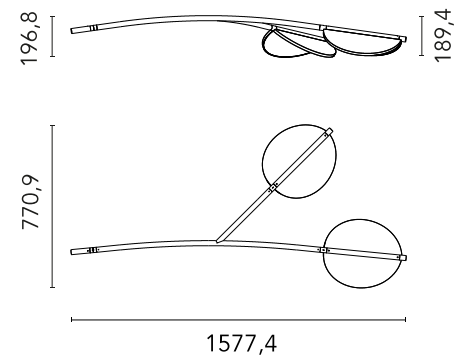

FLOS

F0438009 Off-white

Almendra Organic Suspension Long 2 NEW

Designed by Patricia Urquiola, 2022

30W - 1170lm - 2700K - CRI> 95

Suspension lamp with diffused light emission available in linear and organic compositions. Tubular structure made of aluminium and CNC aluminium terminals with matte or metallized finish. Edge Lighting technology integrated. Light units can be turned by steps of 60° within the structure in order to change the direction of the light emitted. Metal rosette with matte white finish. The integrated electronics in the ceiling rose allow the use of different dimming systems: 1-10V, DALI, push-dim or potentiometer. Useful length of the cable 3 mt. The product has been designed according to the ISCC standards and it is assembled with total absence of glued components so that it can be completely separated for future recyclability.

Are you a professional and your project needs consulting and support?

[BOOK AN APPOINTMENT](#)

Main specifications

EAN	8059607048542
Mounting	Suspension
Environments	Indoor dry location
Light Source Type	LED
LED type	Edge Lighting
Power (W)	30
System flux (lm)	1170

Physical

Colour	Off-white
Length (mm)	1577
Cord length (mm)	2600
Net weight (kg)	8.47
Package volume (m3)	0.24
IP internal	20

Download

[Mounting instructions](#)  PDF

Photometric Files

[LDT / IES](#)  LDT

Technical Drawings