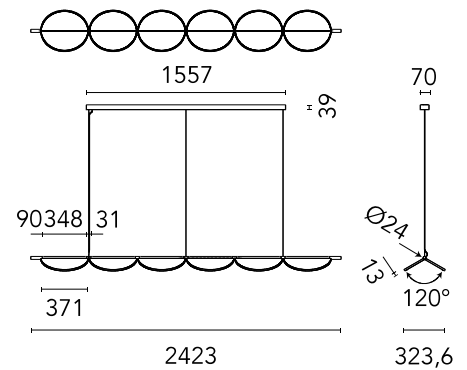

FLOS

F0423026 Nude

Almendra Linear Suspension 6 NEW

Designed by Patricia Urquiola, 2022

90W - 2742lm - 2700K - CRI> 95

Suspension lamp with diffused light emission available in linear and organic compositions. Tubular structure made of aluminium and CNC aluminium terminals with matte or metallized finish. Edge Lighting technology integrated. Light units can be turned by steps of 60° within the structure in order to change the direction of the light emitted. Metal rosette with matte white finish. The integrated electronics in the ceiling rose allow the use of different dimming systems: 1-10V, DALI, push-dim or potentiometer. Useful length of the cable 3 mt. The product has been designed according to the ISCC standards and it is assembled with total absence of glued components so that it can be completely separated for future recyclability.

Are you a professional and your project needs consulting and support?

[BOOK AN APPOINTMENT](#)

Main specifications

EAN	8059607048443
Mounting	Suspension
Environments	Indoor dry location
Light Source Type	LED
LED type	Edge Lighting
Power (W)	90
System flux (lm)	2742

Physical

Colour	Nude
Length (mm)	2423
Cord length (mm)	2300
Net weight (kg)	15.58
Package volume (m3)	0.31
IP internal	20

Download

[Mounting instructions](#) PDF

Photometric Files

[LDT / IES](#) LDT

Technical Drawings

[2D](#) ZIP

[3D](#) ZIP

[Bim](#) ZIP

Schematic light drawing

h(m)	E(lx)	D(m)
1	153	3.36
2	38	6.71
3	17	10.07
4	10	13.42
5	6	16.78

Photometric

Lighting type	Direct
Light distribution	Symmetric
CCT (K)	2700
CRI>	95