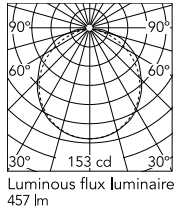

Physical

Colour	Nude
Length (mm)	2423
Cord length (mm)	2300
Net weight (kg)	15.58
Package volume (m3)	0.31
IP internal	20

Download

[Mounting instructions](#) PDF

Photometric Files

[LDT / IES](#) LDT

Technical Drawings

[2D](#) ZIP

[3D](#) ZIP

[Bim](#) ZIP

Schematic light drawing

h(m)	E(lx)	D(m)
1	153	3.36
2	38	6.71
3	17	10.07
4	10	13.42
5	6	16.78

Photometric

Lighting type	Direct
Light distribution	Symmetric
CCT (K)	2700
CRI>	95