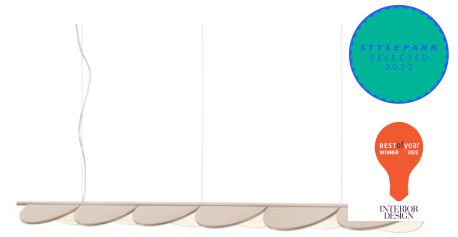

FLOS

F0423026 Nude

Almendra Linear Suspension 6 NEW

Designed by Patricia Urquiola, 2022

90W - 2742lm - 2700K - CRI> 95

Suspension lamp with diffused light emission available in linear and organic compositions. Tubular structure made of aluminium and CNC aluminium terminals with matte or metallized finish. Edge Lighting technology integrated. Light units can be turned by steps of 60° within the structure in order to change the direction of the light emitted. Metal rosette with matte white finish. The integrated electronics in the ceiling rose allow the use of different dimming systems: 1-10V, DALI, push-dim or potentiometer. Useful length of the cable 3 mt. The product has been designed according to the ISCC standards and it is assembled with total absence of glued components so that it can be completely separated for future recyclability.