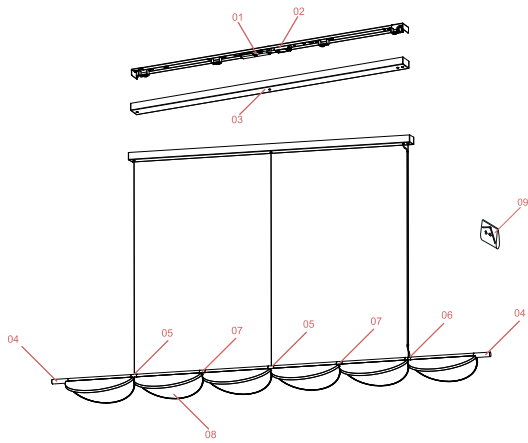

Schematic light drawing

h(m)	E(lx)	D(m)
1	153	3.36
2	38	6.71
3	17	10.07
4	10	13.42
5	6	16.78

Photometric

Lighting type	Direct
Light distribution	Symmetric
CCT (K)	2700
CRI>	95

Electrical

Insulation class	I
Frequency (Hz)	50/60
Main voltage (Vac)	220-240
LED voltage Vf (Vdc)	null
Driver	Integrated
Dimmable	Yes
Dimming type	Dimmable 0-10V, Dimmable Push, Dimmable 1-10V, Dimmable DALI 1
Dimming interface	Remote Dimmable (Dimmer Not Included)
Batteries inside	No

Ecodesign and Energy Labelling

This product contains a light source of energy efficiency class E

Non-replaceable light source

Replaceable control gear by a professional

Spare Parts

02.	Led dimmer kit	RF0410300
09.	Kit with screws and allen key	RF3160100