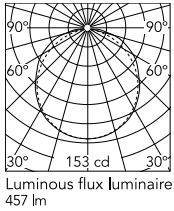

### Physical

Colour	Nude
Length (mm)	1286
Cord length (mm)	2800
Net weight (kg)	7.14
Package volume (m3)	0.15
IP internal	20

### Technical Drawings

2D [↓ ZIP](#)

3D [↓ ZIP](#)

[🔒 Bim](#) [↓ ZIP](#)

## Schematic light drawing