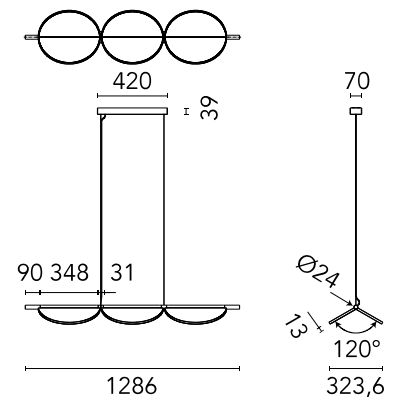

F0420026 Nude

Almendra Linear Suspension 3 NEW

Designed by Patricia Urquiola, 2022

45W - 1371lm - 2700K - CRI> 95

Suspension lamp with diffused light emission available in linear and organic compositions. Tubular structure made of aluminium and CNC aluminium terminals with matte or metallized finish. Edge Lighting technology integrated. Light units can be turned by steps of 60° within the structure in order to change the direction of the light emitted. Metal rosette with matte white finish. The integrated electronics in the ceiling rose allow the use of different dimming systems: 1-10V, DALI, push-dim or potentiometer. Useful length of the cable 3 mt. The product has been designed according to the ISCC standards and it is assembled with total absence of glued components so that it can be completely separated for future recyclability.

Are you a professional and your project needs consulting and support? [BOOK AN APPOINTMENT](#)