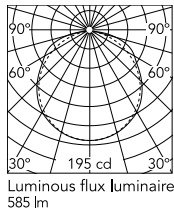

### Physical

Colour	Off-white
Length (mm)	1286
Cord length (mm)	2800
Net weight (kg)	7.14
Package volume (m3)	0.15
IP internal	20

### Technical Drawings

2D [↓ ZIP](#)

3D [↓ ZIP](#)

[↓ ZIP](#)

## Schematic light drawing