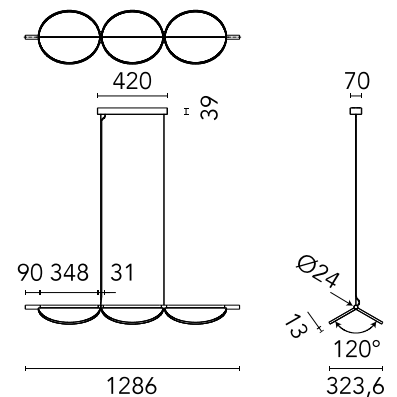

Almendra Linear Suspension 3

NEW

Designed by Patricia Urquiola, 2022

45W - 1755lm - 2700K - CRI> 95

Suspension lamp with diffused light emission available in linear and organic compositions. Tubular structure made of aluminium and CNC aluminium terminals with matte or metallized finish. Edge Lighting technology integrated. Light units can be turned by steps of 60° within the structure in order to change the direction of the light emitted. Metal rosette with matte white finish. The integrated electronics in the ceiling rose allow the use of different dimming systems: 1-10V, DALI, push-dim or potentiometer. Useful length of the cable 3 mt. The product has been designed according to the ISCC standards and it is assembled with total absence of glued components so that it can be completely separated for future recyclability.

Are you a professional and your project needs consulting and support?

BOOK AN APPOINTMENT