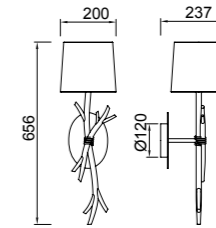

Aplique - Wall Lamp

Decorado madera - *Decorated wood*
Cable revestimento textil - *Fabric covert cable*

6180
1 x E27 máx.40W/no incl