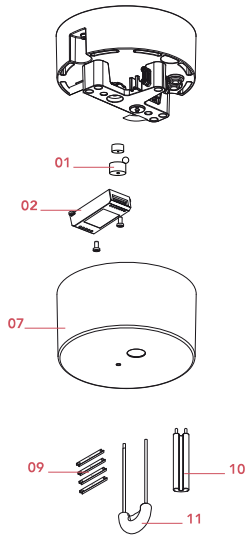

[Mounting instructions](#)  PDF

[Spare Parts](#)  PDF

Main specifications

EAN	8059607014172
Mounting	Suspension
Environments	Indoor dry location
Power (W)	190
System power (W)	210

Physical

Colour	Black
Cord length (mm)	2400
Net weight (kg)	3.06
Package height (mm)	140
Package width (mm)	280
Package length (mm)	252
Package volume (m3)	0.01
IP internal	20

Spare Parts

01.	Stretch cable ceiling rose kit	RF0410400
02.	Led dimmer kit	RF0410300
07.	Big ceiling rose cover	RF0410600
09.	Spacers cable	RF26602
10.	Regolation cables key	RF26440
11.	Element support assembly	RF26906