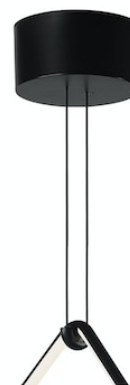

FLOS

■ F0415030 Black

Arrangements Big Rose

Designed by Michael Anastassiades, 2018

Big Rose-MAX190W

Are you a professional and your project needs consulting and support?

[BOOK AN APPOINTMENT](#)

Download

[Mounting instructions](#)  PDF

[Spare Parts](#)  PDF

Main specifications

EAN	8059607014172
Mounting	Suspension
Environments	Indoor dry location
Power (W)	190
System power (W)	210

Physical

Colour	Black
Cord length (mm)	2400
Net weight (kg)	3.06
Package height (mm)	140
Package width (mm)	280
Package length (mm)	252
Package volume (m3)	0.01
IP internal	20