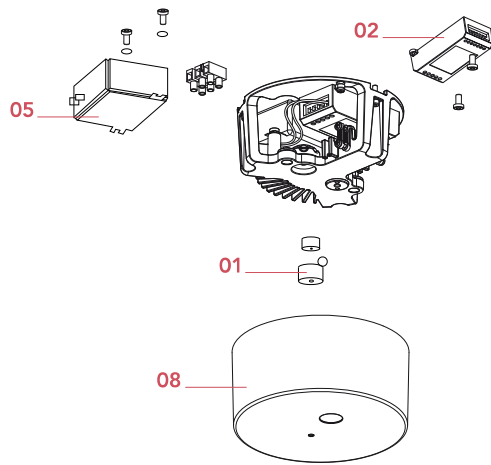

Mounting instructions  PDF

Spare Parts  PDF

Main specifications

EAN	8059607001011
Mounting	Suspension
Environments	Indoor dry location
Power (W)	78

Physical

Colour	Black
Cord length (mm)	2400
Net weight (kg)	1.25
Package height (mm)	120
Package width (mm)	240
Package length (mm)	260
Package volume (m3)	0.01
IP internal	20

Spare Parts

- | | | |
|-----|--|-----------|
| 01. | Stretch cable ceiling rose kit | RF0410400 |
| 02. | Led dimmer kit | RF0410300 |
| 05. | Power supply kit for
Arrangements small &
Noctambule | RF0410500 |
| 08. | Small ceiling rose cover | RF0410700 |
| 09. | Spacers cable | RF26602 |
| 10. | Regolation cables key | RF26440 |
| 11. | Element support assembly | RF26906 |