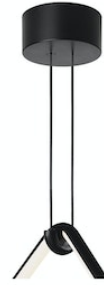

FLOS

■ F0416030 Black

Arrangements Small Rose

Designed by Michael Anastassiades, 2018

Small Rose-MAX70

Are you a professional and your project needs consulting and support?

BOOK AN APPOINTMENT

Download

Mounting instructions  PDF

Spare Parts  PDF

Main specifications

EAN	8059607001011
Mounting	Suspension
Environments	Indoor dry location
Power (W)	78

Physical

Colour	Black
Cord length (mm)	2400
Net weight (kg)	1.25
Package height (mm)	120
Package width (mm)	240
Package length (mm)	260
Package volume (m3)	0.01
IP internal	20