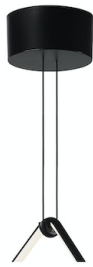

FLOS

■ F0406030 Black

Arrangements Round Small

Designed by Michael Anastassiades, 2018

21W - 1068lm - 2700K

Diffuse light suspended lighting device. Body in extruded, curved NC-machined and black powder-coated aluminium, diffuser in platinum optical silicone. Each component can be connected to the power pack by means of an electrical and mechanical connection system designed for customisable product set-up. Roses available with two powers: lamp with power under 70W and lamp with power under 190W. Class III roses also available for installations with remote power supply: "surface" version for installations on cement, "recessed" version for plasterboard ceilings. The electronics integrated in the rose enables use of dimming systems: push, 1-10, potentiometer, DALI. In the absence of these systems, the light flow can be set with the push system included in the rose. Cable length 2.4m

Accessories & Power Supply

REQUIRED

F0418030

Arrangements Recessed Rose

REQUIRED

F0415030

Arrangements Big Rose

REQUIRED