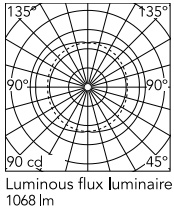

Schematic light drawing

Ecodesign and Energy Labelling

This product contains a light source of energy efficiency class F

Replaceable (LED only)
light source by a
professional

Photometric

Lighting type	Indirect, Direct
Light distribution	Symmetric
CCT (K)	2700

Electrical

Insulation class	III
Frequency (Hz)	50/60
Main voltage (Vac)	48
LED voltage Vf (Vdc)	null
Driver	Remote
Dimmable	Yes
Dimming type	Electronic 48V
Dimming interface	Remote Dimmable (Dimmer Not Included)
Batteries inside	No
Charging min time	No