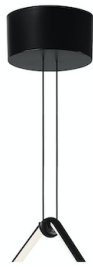

FLOS

■ F0409030 Black

Arrangements Square Large

Designed by Michael Anastassiades, 2018

34W - 1657lm - 2700K

Diffuse light suspended lighting device. Body in extruded, curved NC-machined and black powder-coated aluminium, diffuser in platinum optical silicone. Each component can be connected to the power pack by means of an electrical and mechanical connection system designed for customisable product set-up. Roses available with two powers: lamp with power under 70W and lamp with power under 190W. Class III roses also available for installations with remote power supply: "surface" version for installations on cement, "recessed" version for plasterboard ceilings. The electronics integrated in the rose enables use of dimming systems: push, 1-10, potentiometer, DALI. In the absence of these systems, the light flow can be set with the push system included in the rose. Cable length 2.4m

Accessories & Power Supply

REQUIRED

F0418030

Arrangements Recessed Rose

REQUIRED

F0415030

Arrangements Big Rose

REQUIRED