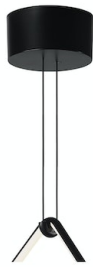

# FLOS

■ F0405030 Black

## Arrangements Broken Line

Designed by Michael Anastassiades, 2018

29W - 1200lm - 2700K

Diffuse light suspended lighting device. Body in extruded, curved NC-machined and black powder-coated aluminium, diffuser in platinum optical silicone. Each component can be connected to the power pack by means of an electrical and mechanical connection system designed for customisable product set-up. Roses available with two powers: lamp with power under 70W and lamp with power under 190W. Class III roses also available for installations with remote power supply: "surface" version for installations on cement, "recessed" version for plasterboard ceilings. The electronics integrated in the rose enables use of dimming systems: push, 1-10, potentiometer, DALI. In the absence of these systems, the light flow can be set with the push system included in the rose. Cable length 2.4m

## Accessories & Power Supply

REQUIRED

F0418030

Arrangements Recessed Rose

REQUIRED

F0415030

Arrangements Big Rose

REQUIRED