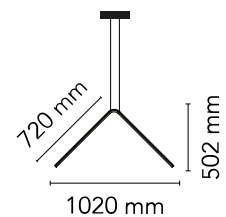

## Arrangements Broken Line

Designed by Michael Anastassiades, 2018

29W - 1200lm - 2700K

Diffuse light suspended lighting device. Body in extruded, curved NC-machined and black powder-coated aluminium, diffuser in platinum optical silicone. Each component can be connected to the power pack by means of an electrical and mechanical connection system designed for customisable product set-up. Roses available with two powers: lamp with power under 70W and lamp with power under 190W. Class III roses also available for installations with remote power supply: "surface" version for installations on cement, "recessed" version for plasterboard ceilings. The electronics integrated in the rose enables use of dimming systems: push, 1-10, potentiometer, DALI. In the absence of these systems, the light flow can be set with the push system included in the rose. Cable length 2.4m

### Physical

Colour	Black
Cord length (mm)	2500
Net weight (kg)	0.5
Package height (mm)	45
Package width (mm)	810
Package length (mm)	780
Package volume (m3)	0.03
IP internal	20