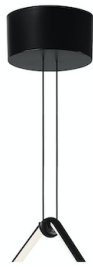

# FLOS

■ F0401030 Black

## Arrangements Line

Designed by Michael Anastassiades, 2018

Diffuse light suspended lighting device. Body in extruded, curved NC-machined and black powder-coated aluminium, diffuser in platinum optical silicone. Each component can be connected to the power pack by means of an electrical and mechanical connection system designed for customisable product set-up. Roses available with two powers: lamp with power under 70W and lamp with power under 190W. Class III roses also available for installations with remote power supply: "surface" version for installations on cement, "recessed" version for plasterboard ceilings. The electronics integrated in the rose enables use of dimming systems: push, 1-10, potentiometer, DALI. In the absence of these systems, the light flow can be set with the push system included in the rose. Cable length 2.4m

## Notes

"Line" cannot be installed alone, it must be combined with other elements

## Accessories & Power Supply

REQUIRED

F0418030

Arrangements Recessed Rose

REQUIRED

F0415030

Arrangements Big Rose

REQUIRED