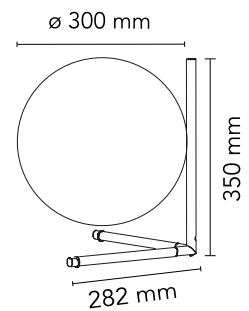

### Main specifications

EAN	8059607002902
Mounting	Table
Environments	Indoor dry location
Light Source Type	Bulb
Lamp category	Halogen
Lamp holders	E27
Ilcos	HSGS
Number of heads	1
Power (W)	205

### Physical

Colour	Black
Net weight (kg)	2.35
Package volume (m3)	0.07
IP internal	20

## Schematic light drawing

Luminous flux Luminaire  
1252 lm