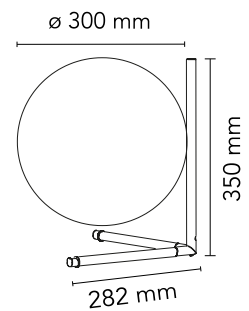

FLOS

F3172057 Chrome

IC Lights Table 2

Designed by Michael Anastassiades, 2014

Halogen - 205W

Table lamp providing diffused light. Frame in brass, brushed and transparent varnished or chrome steel. Blown glass opal diffuser. Dimmer on the power chord.

Are you a professional and your project needs consulting and support?

[BOOK AN APPOINTMENT](#)

Main specifications

EAN	8059607002926
Mounting	Table
Environments	Indoor dry location
Light Source Type	Bulb
Lamp category	Halogen
Lamp holders	E27
Ilcos	HSGS
Number of heads	1
Power (W)	205

Physical

Colour	Chrome
Net weight (kg)	2.35
Package volume (m3)	0.07
IP internal	20

Download

[Mounting instructions](#) PDF

[Spare Parts](#) PDF

Photometric Files

[LDT / IES](#) LDT

Technical Drawings