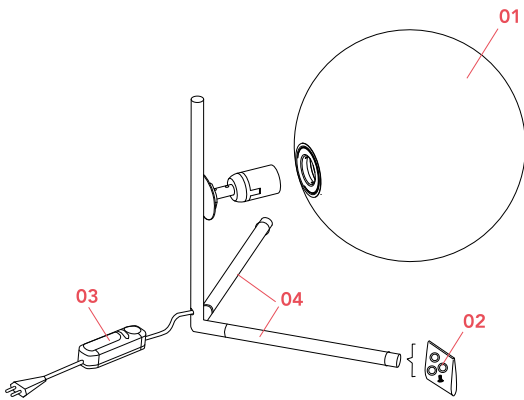

RF26259

LED Lamp 18W E27 2700K
Dimmable

NOT INCLUDED

RF32289

LED Lamp E27 15W 3000K T38

Spare Parts

- | | | |
|-----|---|-----------|
| 01. | IC Lights 2 diffuser for chrome version | F3137057 |
| 02. | Gasket and foot kit | RF3160500 |
| 04. | Lower chrome leg | RF23815 |