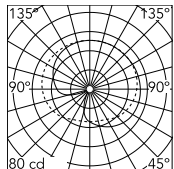

Schematic light drawing

Photometric

Lighting type	Total
Light distribution	Asymmetric

Electrical

Insulation class	II
Frequency (Hz)	50/60
Main voltage (Vac)	220-240
LED voltage Vf (Vdc)	null
Dimmable	Yes
Dimming interface	Dimmer Integrated
Plug type	Type C
Batteries inside	No
Charging min time	No