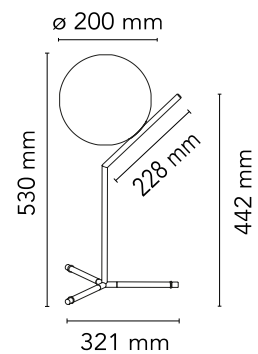

Are you a professional and your project needs consulting and support?

[BOOK AN APPOINTMENT](#)

Main specifications

EAN	8059607002636
Mounting	Table
Environments	Indoor dry location
Light Source Type	Bulb
Lamp category	Halogen
Lamp holders	E14
Ilcos	HSGS
Number of heads	1
Power (W)	60

Physical

Colour	Black
Net weight (kg)	1.4
Package volume (m3)	0.04
IP internal	20

Download

[Mounting instructions](#) PDF

[Spare Parts](#) PDF

Photometric Files

[LDT / IES](#) LDT

Technical Drawings