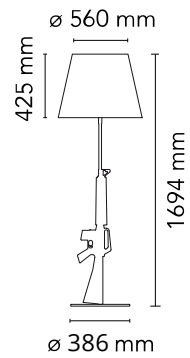

Are you a professional and your project needs consulting and support?

BOOK AN APPOINTMENT

Main specifications

EAN	8059607002162
Mounting	Floor
Environments	Indoor dry location
Light Source Type	Bulb
Lamp category	Halogen
Lamp holders	E27
Ilcos	HSGS
Number of heads	1
Power (W)	250

Physical

Colour	18K Gold
Cord length (mm)	1500
Net weight (kg)	19.52
Package volume (m3)	0.37
IP internal	20

Download

Mounting instructions [↓ PDF](#)

Spare Parts [↓ PDF](#)

Photometric Files

LDT / IES [↓ LDT](#)