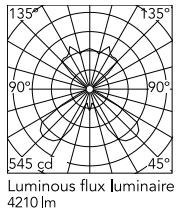

Physical

Colour	18K Gold
Cord length (mm)	1500
Net weight (kg)	19.52
Package volume (m3)	0.37
IP internal	20

Download

Mounting instructions [↓ PDF](#)

Spare Parts [↓ PDF](#)

Photometric Files

LDT / IES [↓ LDT](#)

Technical Drawings

2D [↓ ZIP](#)

3D [↓ ZIP](#)

[Bim](#) [↓ ZIP](#)

Schematic light drawing

Photometric

Lighting type	Indirect, Direct
Light distribution	Symmetric

Electrical