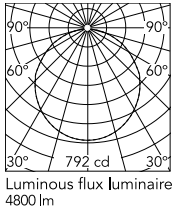

Physical

Colour	Green
Length (mm)	600
Net weight (kg)	4.5
Package volume (m3)	0.16
IP internal	20

Download

- [Mounting instructions](#)  PDF
- [Spare Parts](#)  PDF

Schematic light drawing

Photometric

Lighting type	Direct
Light distribution	Roto symmetric