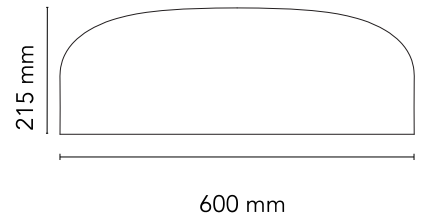

Are you a professional and your project needs consulting and support?

[BOOK AN APPOINTMENT](#)

Main specifications

EAN	8059607031322
Mounting	Ceiling
Environments	Indoor dry location
Light Source Type	Bulb
Lamp category	Halogen
Lamp type	A70
Lamp holders	E27
Ilcos	HSGSA
Bulb finish	Frosted
Number of heads	4
Power (W)	70
System power (W)	280

Physical

Colour	Green
Length (mm)	600
Net weight (kg)	4.5
Package volume (m3)	0.16
IP internal	20

Download

- [Mounting instructions](#)  PDF
- [Spare Parts](#)  PDF

Schematic light drawing

Photometric

Lighting type	Direct
Light distribution	Roto symmetric