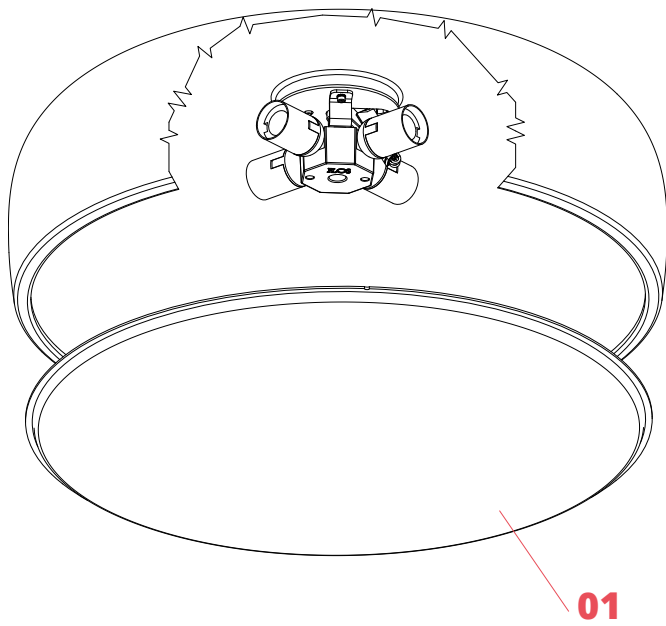

Spare Parts

01. Methacrylate diffuser

RF19022

DOWNLOAD