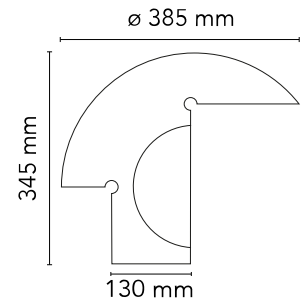

### Physical

Colour	Marble
Cord length (mm)	2200
Net weight (kg)	7.5
Package height (mm)	430
Package width (mm)	220
Package length (mm)	460
Package volume (m3)	0.04
IP internal	20