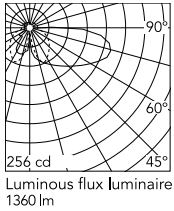

Schematic light drawing

Photometric

Lighting type	Direct
Light distribution	Asymmetric

Electrical

Insulation class	II
Frequency (Hz)	50/60
Main voltage (Vac)	220-250
LED voltage Vf (Vdc)	null
Dimmable	Yes
Dimming interface	Switch Integrated (Remote Dimmable)
Plug type	Type C
Batteries inside	No
Charging min time	No