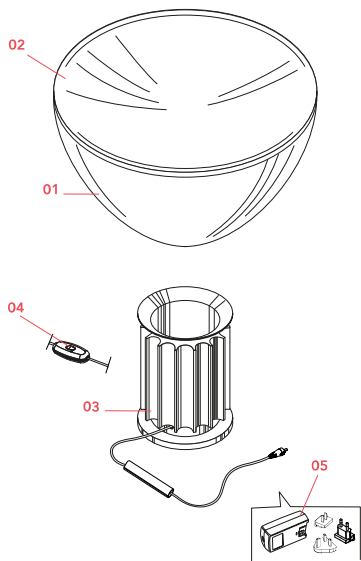

FLOS

F6604004 Silver

Taccia Small

Designed by Achille and Pier Giacomo Castiglioni, 1962

16W - 2700K

Table lamp providing indirect and reflected light. Reflector in painted aluminium, gloss white on the outside and matt white on the inside. Directionable diffuser in transparent blown glass. Body in matt black or naturally anodized extruded aluminium. Base in nickel-plated ABS+PC. Electric cable of useful length 190 cm, with dimmer switch for ON/OFF and adjustment of the light flow between 10-100%. Plug-in power supply with interchangeable plugs.

Physical

Colour	Silver
Cord length (mm)	1900
Net weight (kg)	4.25
Package volume (m3)	0.11
IP internal	20

Download

Mounting instructions	PDF
Mounting instructions	PDF
Spare Parts	PDF

Ecodesign and Energy Labelling

Spare Parts

- | | | |
|-----|---|-----------|
| 01. | Taccia Small transparent diffuser & reflector | F6606000 |
| 02. | White reflector | RF24886 |
| 03. | Taccia small led base with old dimmer | F6605004 |
| 04. | Jack plug with coaxial cable and dimmer | RF6605100 |
| 05. | Black plug assembly kit & 24V driver | RF3320100 |