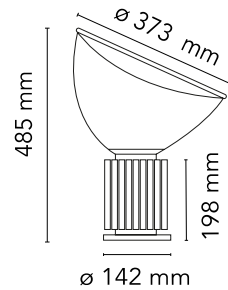

FLOS

F6604004 Silver

Taccia Small

Designed by Achille and Pier Giacomo Castiglioni, 1962

16W - 2700K

Table lamp providing indirect and reflected light. Reflector in painted aluminium, gloss white on the outside and matt white on the inside. Directionable diffuser in transparent blown glass. Body in matt black or naturally anodized extruded aluminium. Base in nickel-plated ABS+PC. Electric cable of useful length 190 cm, with dimmer switch for ON/OFF and adjustment of the light flow between 10-100%. Plug-in power supply with interchangeable plugs.

Are you a professional and your project needs consulting and support?

BOOK AN APPOINTMENT

Main specifications

EAN	8059607006733
Mounting	Table floor
Environments	Indoor dry location
Light Source Type	LED
LED type	LED array
Power (W)	16

Physical

Colour	Silver
Cord length (mm)	1900
Net weight (kg)	4.25
Package volume (m3)	0.11
IP internal	20

Download

Mounting instructions	PDF
Mounting instructions	PDF
Spare Parts	PDF

Ecodesign and Energy Labelling