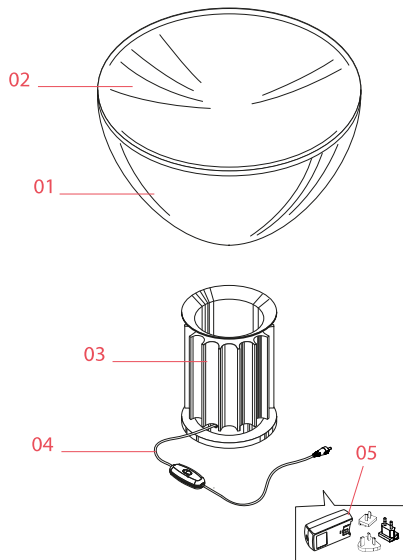

Spare Parts

01.	Taccia transparent diffuser & reflector	F6510000
02.	White reflector	RF00780
03.	Anodized silver base	F6608004
04.	Jack plug with cable and push dimmer	RF6608100
05.	Black plug assembly kit & 48V driver	RF3320400

DOWNLOAD