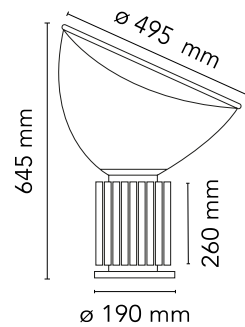

FLOS

F6602004 Silver

Taccia

Designed by Achille and Pier Giacomo Castiglioni, 1962

28W - 2700K

Table lamp providing indirect and reflected light. Reflector in painted aluminium, gloss white on the outside and matt white on the inside. Directionable diffuser in transparent mouth-blown glass. Body in matt black. silver anodized or bronze anodized aluminium. Base in nickel-plated metal. Electric cable of useful length 220 cm, with dimmer switch for ON/OFF and adjustment of the light flow between 10-100%. Plug-in power supply with interchangeable plugs.

Are you a professional and your project needs consulting and support?

[BOOK AN APPOINTMENT](#)

Main specifications

EAN	8059607006672
Mounting	Table floor
Environments	Indoor dry location
Light Source Type	LED
LED type	LED array
Power (W)	28

Physical

Colour	Silver
Cord length (mm)	2200
Net weight (kg)	10.74
Package volume (m3)	0.18
IP internal	20

Download

Mounting instructions	↓ PDF
Mounting instructions	↓ PDF
Spare Parts	↓ PDF

Photometric Files