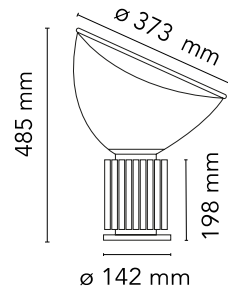

FLOS

F6604046 Bronze

Taccia Small

Designed by Achille and Pier Giacomo Castiglioni, 1962

16W - 2700K

Table lamp providing indirect and reflected light. Reflector in painted aluminium, gloss white on the outside and matt white on the inside. Directionable diffuser in transparent blown glass. Body in matt black or naturally anodized extruded aluminium. Base in nickel-plated ABS+PC. Electric cable of useful length 190 cm, with dimmer switch for ON/OFF and adjustment of the light flow between 10-100%. Plug-in power supply with interchangeable plugs.

Are you a professional and your project needs consulting and support?

BOOK AN APPOINTMENT

Main specifications

EAN	8059607006757
Mounting	Table floor
Environments	Indoor dry location
Light Source Type	LED
LED type	LED array
Power (W)	16

Physical

Colour	Bronze
Cord length (mm)	1900
Net weight (kg)	4.25
Package volume (m3)	0.11
IP internal	20

Download

Mounting instructions	PDF
Mounting instructions	PDF
Spare Parts	PDF

Ecodesign and Energy Labelling