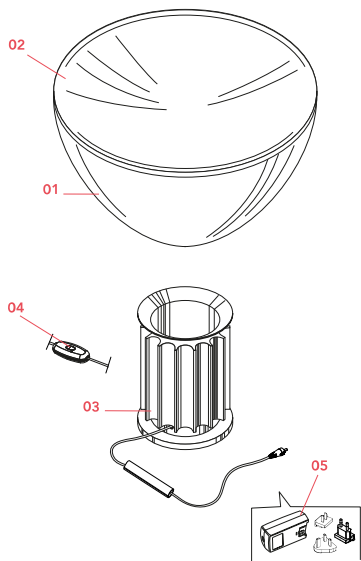

FLOS

F6604046 Bronze

Taccia Small

Designed by Achille and Pier Giacomo Castiglioni, 1962

16W - 2700K

Table lamp providing indirect and reflected light. Reflector in painted aluminium, gloss white on the outside and matt white on the inside. Directionable diffuser in transparent blown glass. Body in matt black or naturally anodized extruded aluminium. Base in nickel-plated ABS+PC. Electric cable of useful length 190 cm, with dimmer switch for ON/OFF and adjustment of the light flow between 10-100%. Plug-in power supply with interchangeable plugs.

Physical

Colour	Bronze
Cord length (mm)	1900
Net weight (kg)	4.25
Package volume (m3)	0.11
IP internal	20

Download

Mounting instructions	PDF
Mounting instructions	PDF
Spare Parts	PDF

Ecodesign and Energy Labelling

Spare Parts

- | | | |
|-----|---|-----------|
| 01. | Taccia Small transparent diffuser & reflector | F6606000 |
| 02. | White reflector | RF24886 |
| 03. | Taccia small led base with old dimmer | F6605046 |
| 04. | Jack plug with coaxial cable and dimmer | RF6605100 |
| 05. | Black plug assembly kit & 24V driver | RF3320100 |